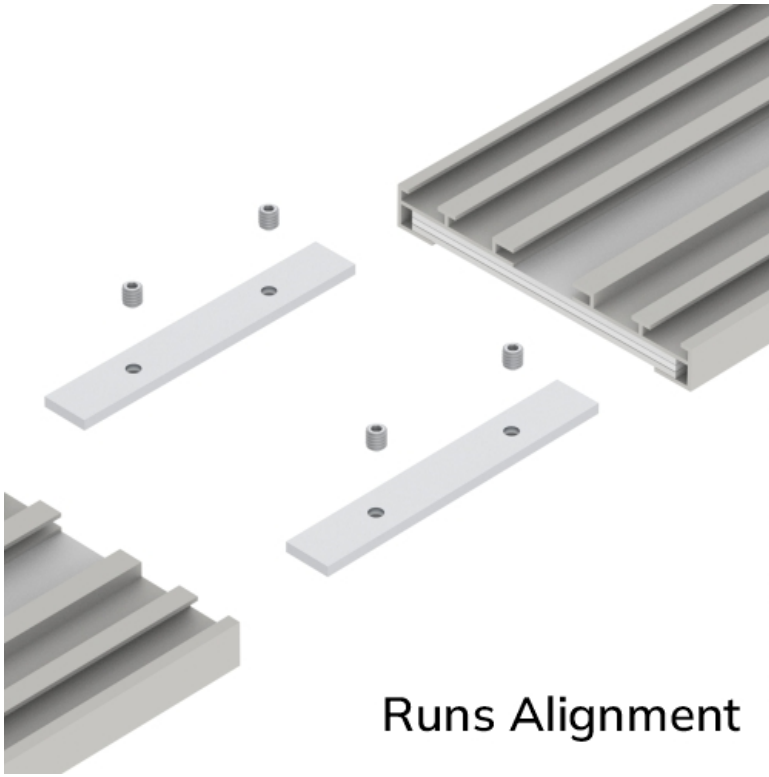

Emergency

00 - No Emergency
 EM - Emergency module max. 4'

Notes:

Drivers are Remote.max segment length 8'

Max distance to drivers 60'

CRI more than 90. McAdam 3 bin

Runs Alignment

Driver Boxes