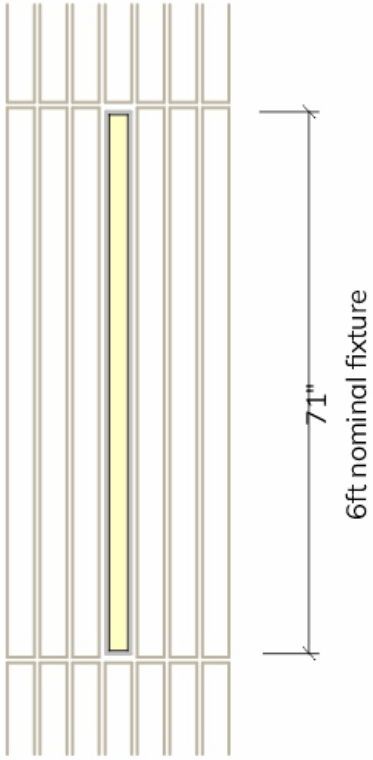

archlit reserves the right to make changes without prior notice. (08.24.2023)

AnCar Slots 3, extruded aluminum minimal design lighting fixture with remote drivers (max 60' from fixture).

Powder-coated finish and diffuser protected with film for even illumination at highest lumen output. 960 lumens delivered per foot, 12 w/foot. Dimmable and non dimmable.

Based on Armstrong WoodWorks linear solid wood panels and WoodWorks linear veneered panels. Lighting module width 3.25". minimum to order 10 panels of each size or consult factory

AnCaSlo3

AnCar Slots 3

AnCaSlo3 -

Lumen Output

30HO - 3000 K 960 lumens / ft 12 w /ft
 30 - 3000 K 640 lumens / ft 6 w /ft
 35HO - 3500 K 960 lumens / ft 12 w /ft
 35 - 3500 K 640 lumens / ft 6 w /ft
 40HO - 4000 K 960 lumens / ft 12 w /ft
 40 - 4000 K 640 lumens / ft 6 w /ft

Emergency

00 - No Emergency
 EM - Emergency module max. 4'

Notes:

Drivers are Remote.max segment length 8'

Max distance to drivers 60'

CRI more than 90. McAdam 3 bin

Runs Alignment

Driver Boxes