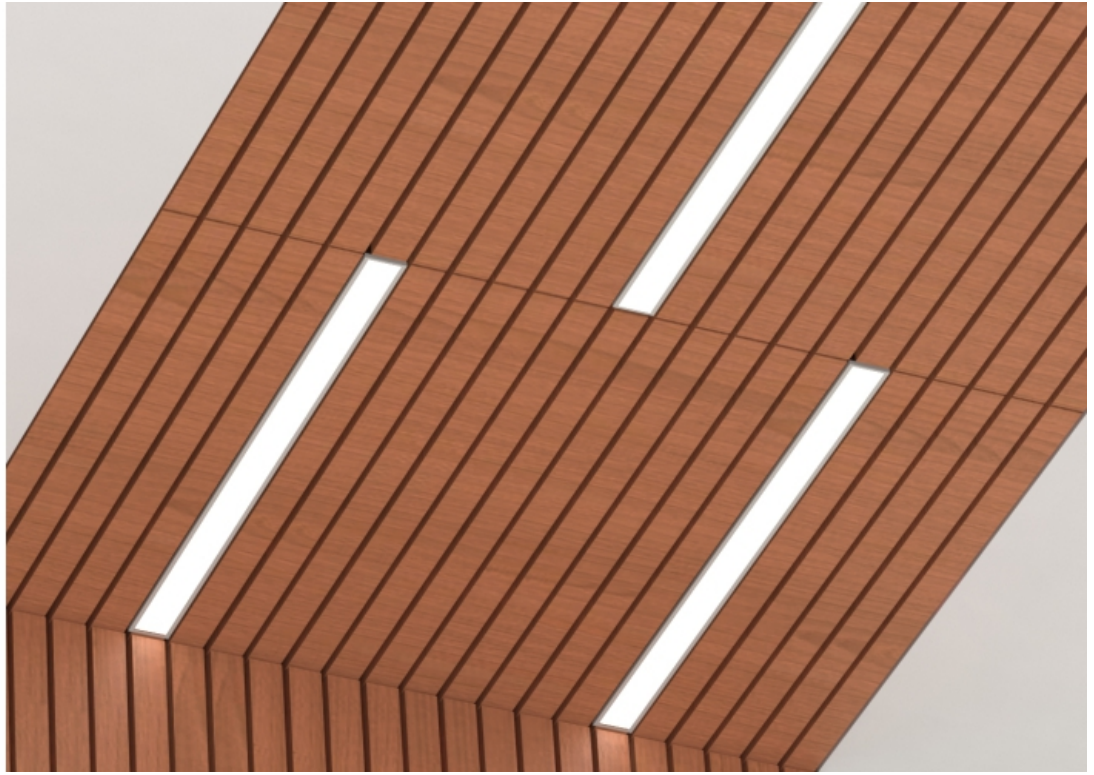

Emergency

00 - No Emergency
 EM - Emergency module max. 4'

Notes:

Drivers are Remote.max segment length 8'

Max distance to drivers 60'

CRI more than 90. McAdam 3 bin

Runs Alignment

Driver Boxes