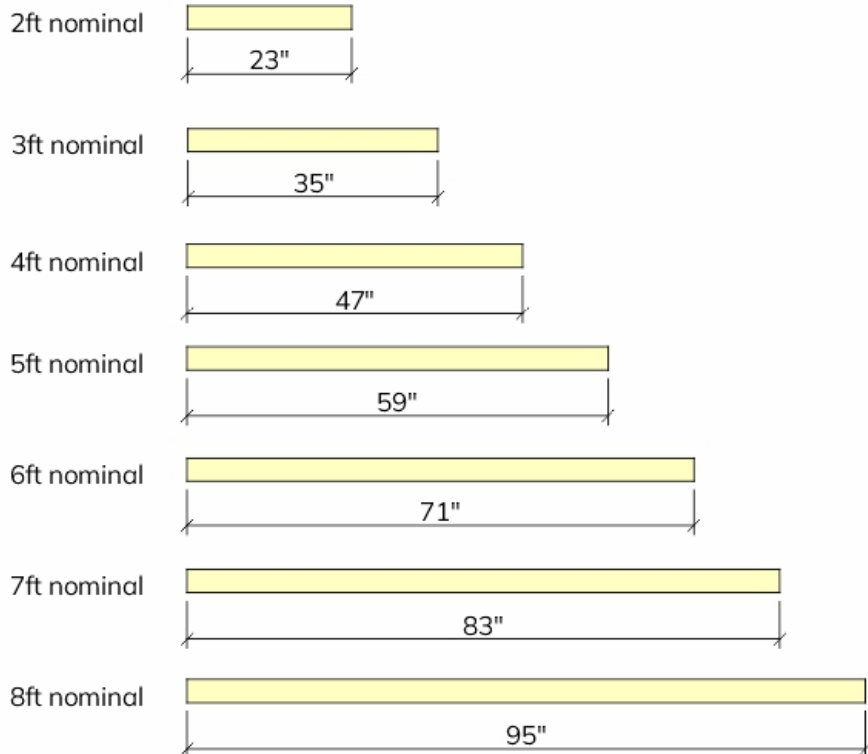

Based on Armstrong WoodWorks linear solid wood panels and WoodWorks linear veneered panels. Lighting module width 3.25". minimum to order 10 panels of each size or consult factory

AnCaSlo3

AnCar Slots 3

AnCaSlo3 -

Lumen Output

30HO - 3000 K 960 lumens / ft 12 w /ft
 30 - 3000 K 640 lumens / ft 6 w /ft
 35HO - 3500 K 960 lumens / ft 12 w /ft
 35 - 3500 K 640 lumens / ft 6 w /ft
 40HO - 4000 K 960 lumens / ft 12 w /ft
 40 - 4000 K 640 lumens / ft 6 w /ft

Finish

WH - White
 BK - Black
 CU - Custom Specify RAL color
set up charges apply

Dimming

4 - Dimmable 0-10v (4wires, 120 or 277 v)
 1 - Non Dimmable 277v
 0 - Non Dimmable 120v

Runs

B - 2' nominal 23" LED module
 C - 3' nominal 35" LED module
 D - 4' nominal 47" LED module
 E - 5' nominal 59" LED module
 F - 6' nominal 71" LED module
 G - 7' nominal 83" LED module
 H - 8' nominal 95" LED module
 Total Run: (0 ft 0 in)

Emergency

00 - No Emergency
 EM - Emergency module max. 4'

Notes:

Drivers are Remote.max segment length 8'

Max distance to drivers 60'

CRI more than 90. McAdam 3 bin

Runs Alignment

Driver Boxes