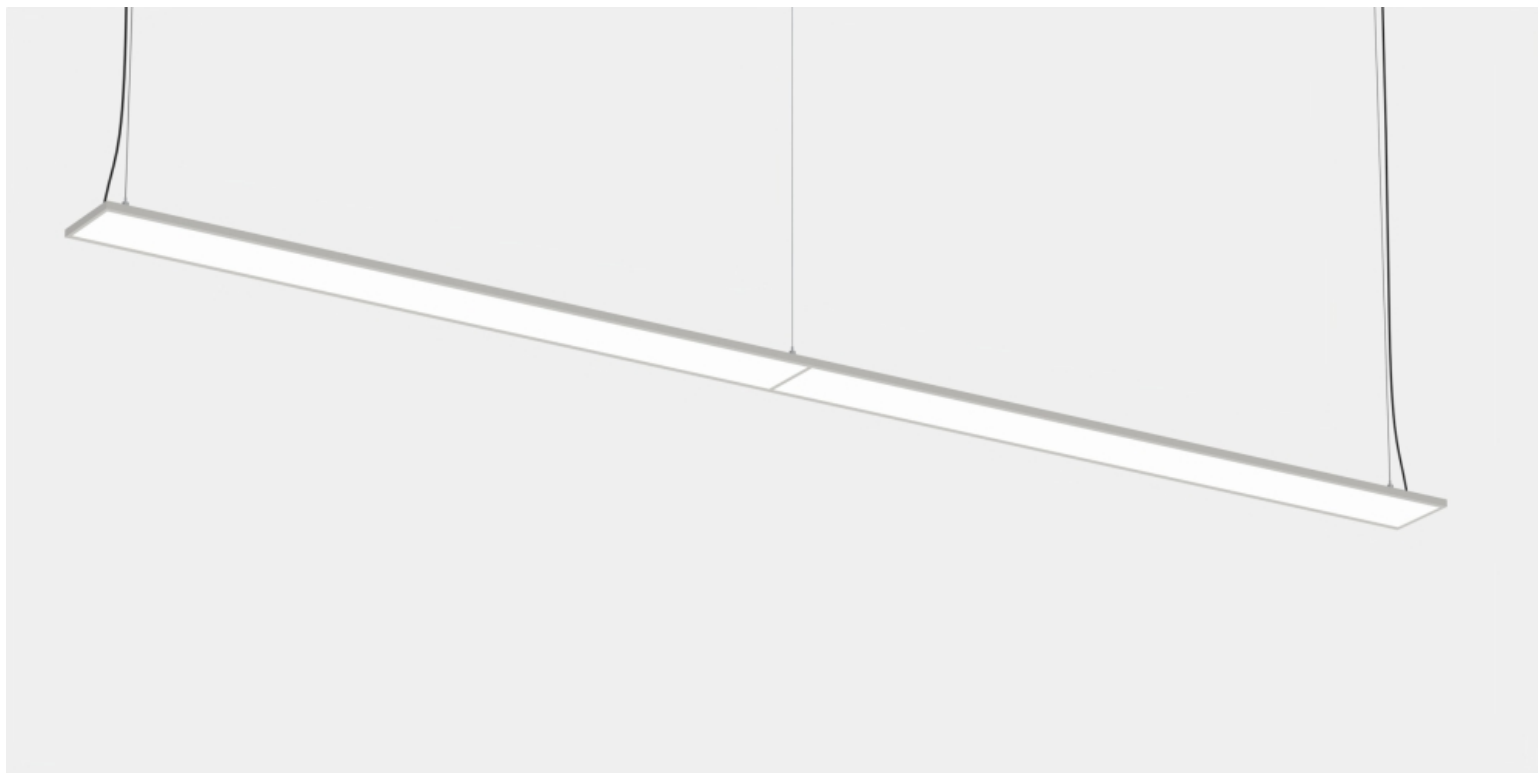

AnCar pendant Downlight Round