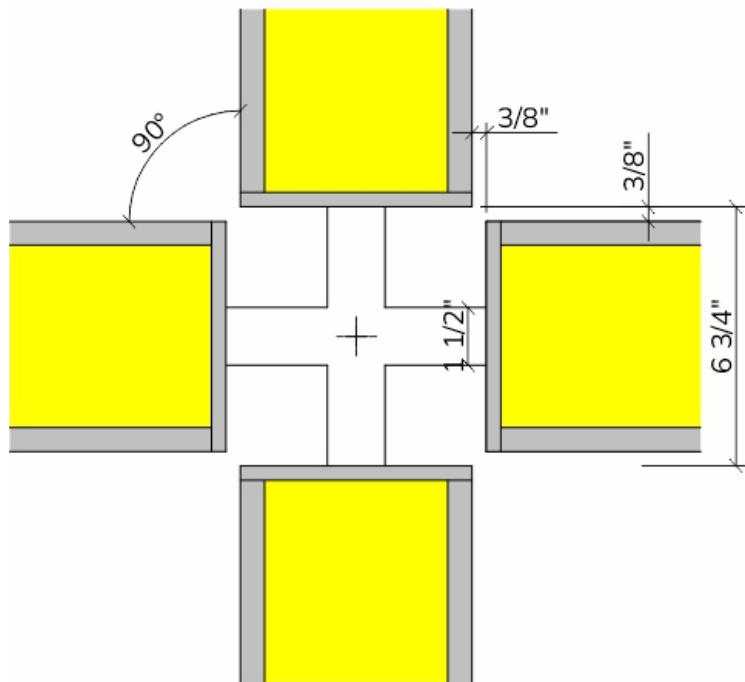

Fixed Connector