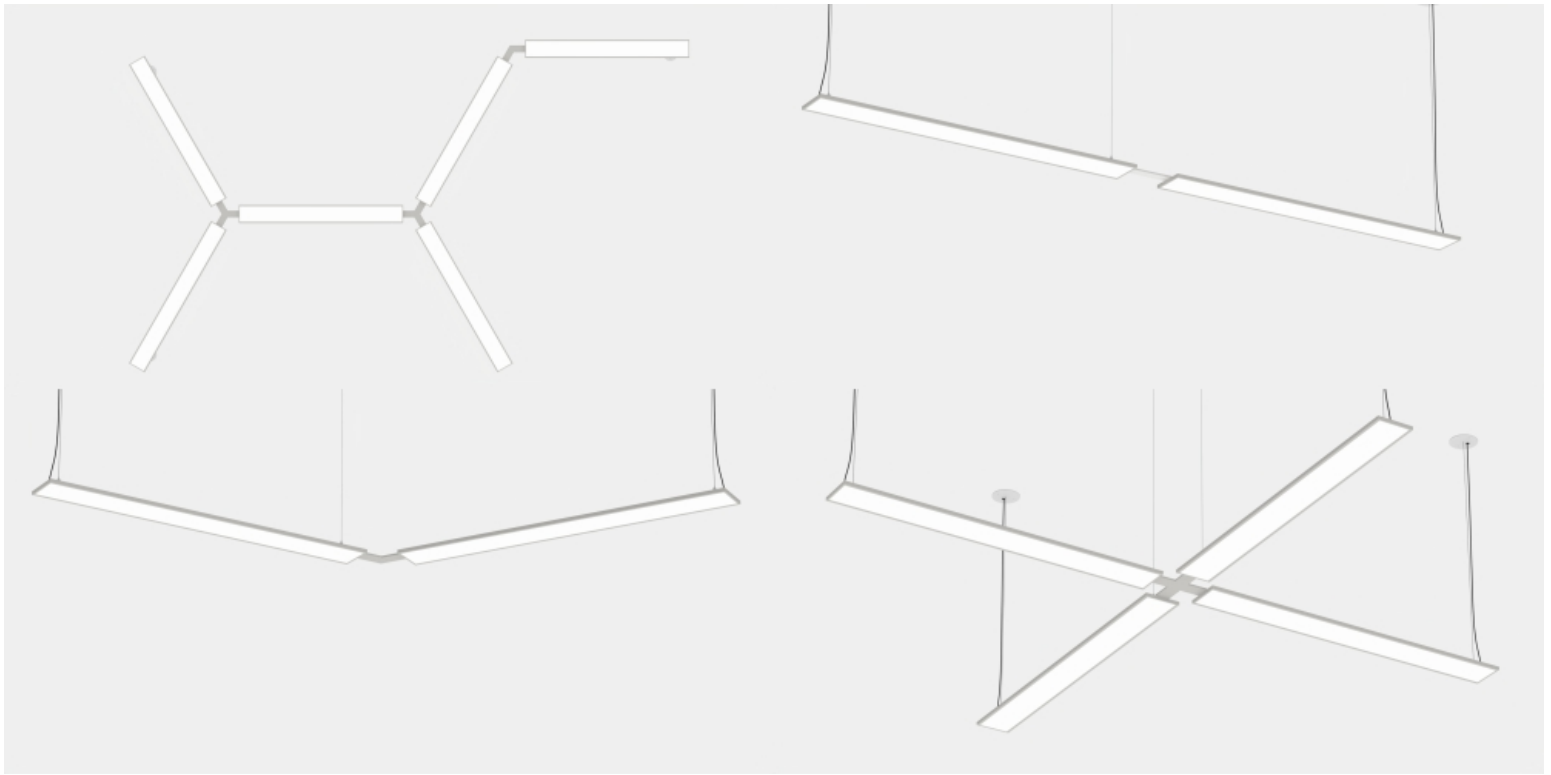

Notes:

- Drivers are Remote. max segment length 8'
- Max distance to drivers 60'
- CRI more than 90. McAdam 3 bin
- archlit will generate submittals of runs

AnCar pendant Downlight Rectangle

AnCar pendant Downlight Round