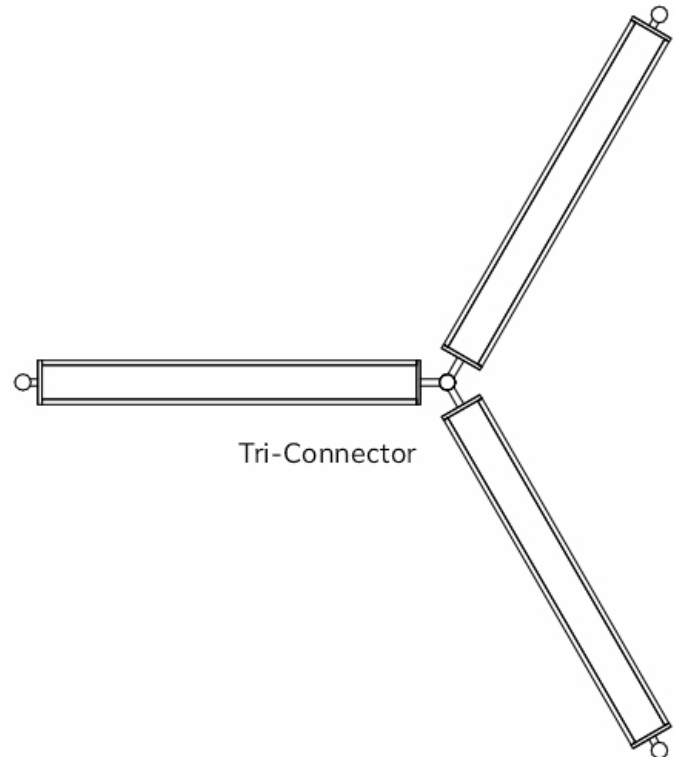

Notes:

- Drivers are Remote. max segment length 8'
- Max distance to drivers 60'
- CRI more than 90. McAdam 3 bin
- archlit will generate submittals of runs

AnCar pendant Downlight Rectangle

AnCar pendant Downlight Round

Fixed Connector

Adjustable Connector

Straight Joint with intermediate endcap

Intermediate Endcap

Straight Connector

Straight connector

X-Connector

L Connector