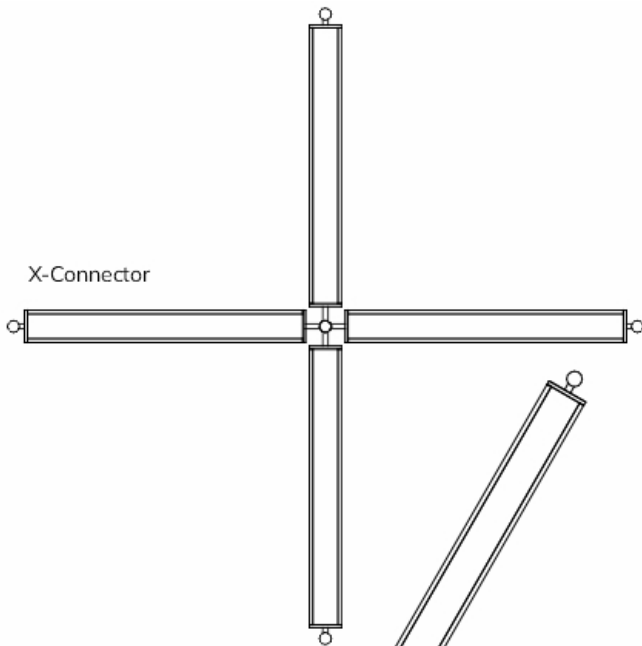

Notes:

- Drivers are Remote. max segment length 8'
- Max distance to drivers 60'
- CRI more than 90. McAdam 3 bin
- archlit will generate submittals of runs

AnCar pendant Downlight Rectangle

AnCar pendant Downlight Round

Fixed Connector

Adjustable Connector

Straight Joint with intermediate endcap

Intermediate Endcap

Straight Connector

Straight connector

X-Connector

L Connector