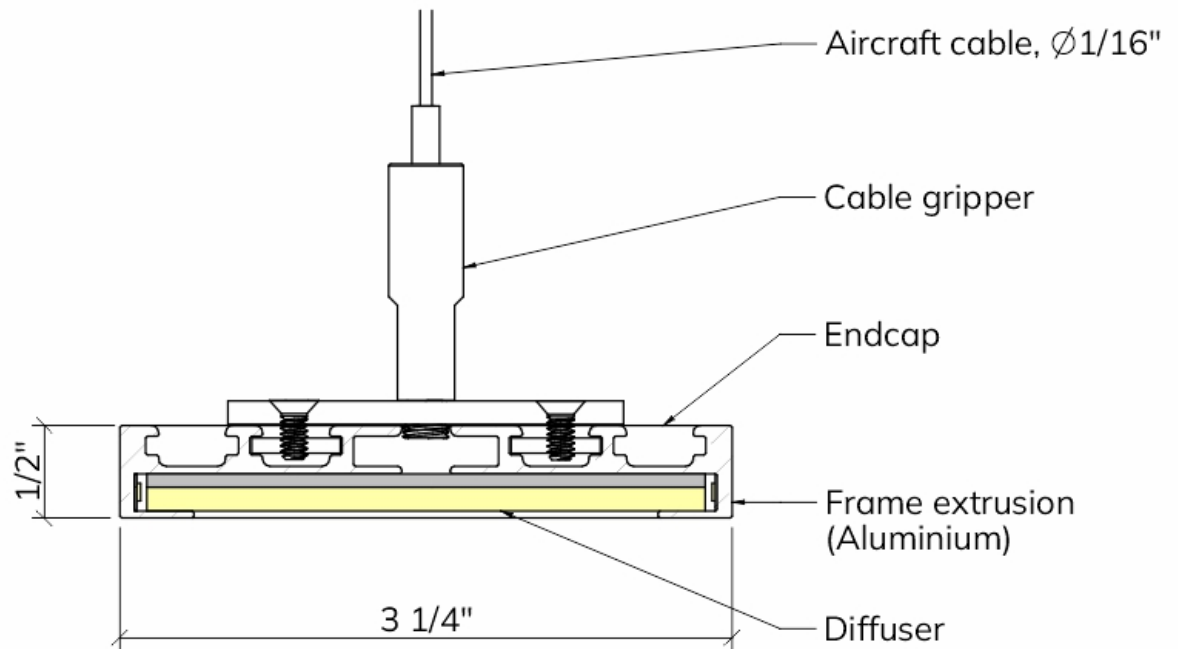

Runs

1. B - 2' nominal 23" LED module
   - C - 3' nominal 35" LED module
   - D - 4' nominal 47" LED module
   - E - 5' nominal 59" LED module
   - F - 6' nominal 71" LED module
   - G - 7' nominal 83" LED module
   - H - 8' nominal 95" LED module
2. Total Run: (0 ft 0 in)

Connectors Fixed

1. CfF0 - No Connector Fixed
   - CfX - Connector Fixed X
   - CfT - Connector Fixed T
   - CfL - Connector Fixed L
   - Cf120 - Connector Fixed 120
2. Specify qty of each in runs
   Consult factory for special angles

Connectors Adjustables

1. CaF0 - No Connector Adjustable
   - CaF1 - Connector Adjustable 1
   - CaF2 - Connector Adjustable 2
   - CaF3 - Connector Adjustable 3
   - CaF4 - Connector Adjustable 4
2. Specify qty of each in runs
   Adapt any angle in the field

No connectors

1. Cn0 - No Connectors
2. Only lineal runs or individual luminaires

Canopy

- Sq - Square
- Rd - Round

Suspension Aircraft Cable

- 36 - 36" max
- 100 - 100" max.

Emergency

- 00 - No Emergency
- EM - Emergency module max. 4'

Notes:

- Drivers are Remote. max segment length 8'
- Max distance to drivers 60'
- CRI more than 90. McAdam 3 bin
- archlit will generate submittals of runs

AnCar pendant Downlight Rectangle