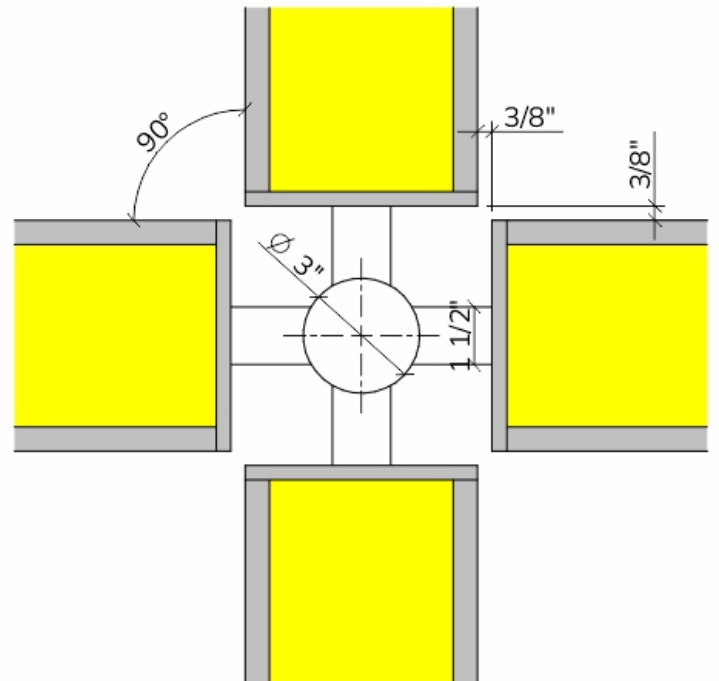

Adjustable Connector