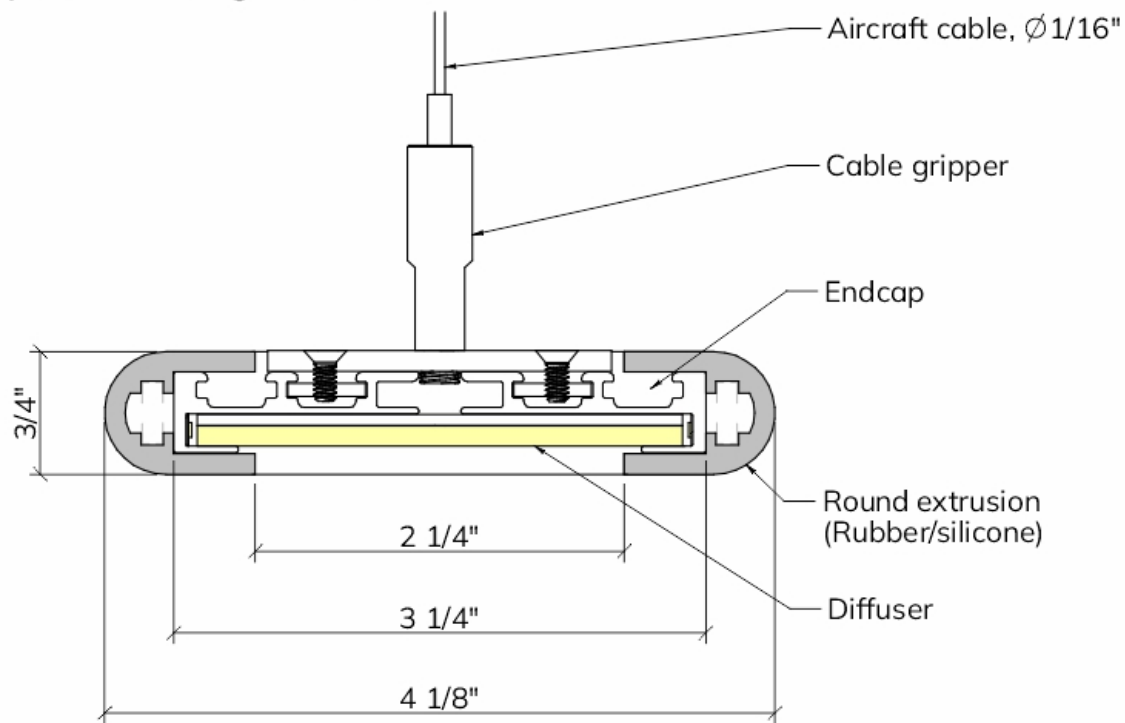

Connectors Adjustables

- CaF0 - No Connector Adjustable
 - CaF1 - Connector Adjustable 1
 - CaF2 - Connector Adjustable 2
 - CaF3 - Connector Adjustable 3
 - CaF4 - Connector Adjustable 4
- Specify qty of each in runs
Adapt any angle in the field

No connectors

- Cn0 - No Connectors
- Only lineal runs or individual luminaires

Canopy

- Sq - Square
- Rd - Round

Suspension Aircraft Cable

- 36 - 36" max
- 100 - 100" max.

Emergency

- 00 - No Emergency
- EM - Emergency module max. 4'

Fixed Connector

Adjustable Connector

Straight Joint with intermediate endcap

Intermediate Endcap

Straight Connector

Straight connector

X-Connector

L Connector