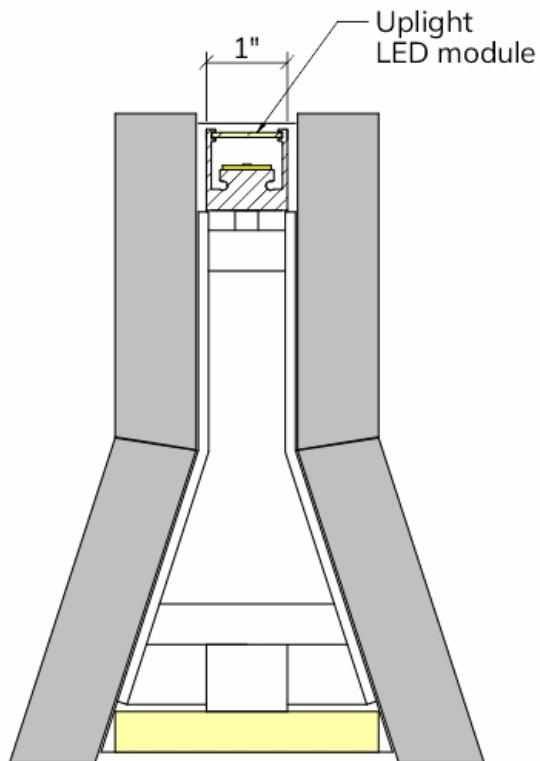

AnCar Pendant 3 Chimney

AnCar / Pendant