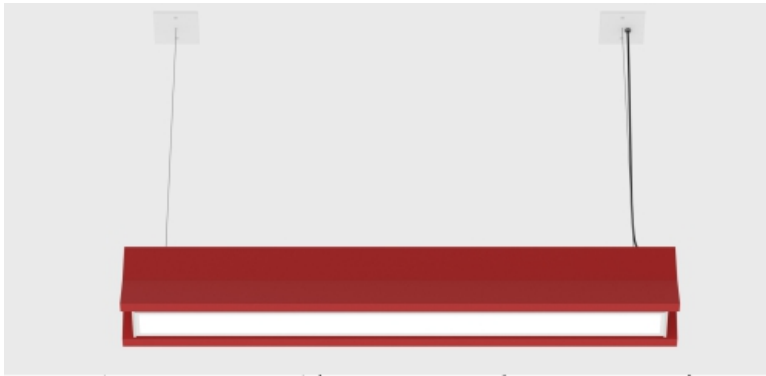

AnCar Pendant 3 Chimney

AnCar / Pendant

Runs

B - 2' nominal 26" LED module
C - 3' nominal 38" LED module
D - 4' nominal 50" LED module
E - 5' nominal 62" LED module
F - 6' nominal 74" LED module
G - 7' nominal 86" LED module
H - 8' nominal 98" LED module
Total Run: (0 ft 0 in)

Canopy

Sq - Square Plate 4x4 Jbox
Rd - Round 4" x 4" Jbox

Suspension Aircraft Cable

36 - 36" max
100 - 100" max.

Emergency

00 - No Emergency
EM - Emergency module max. 4'

Notes:

Drivers are Remote.max segment length 8'
Max distance to drivers 60'
CRI more than 90. McAdam 3 bin