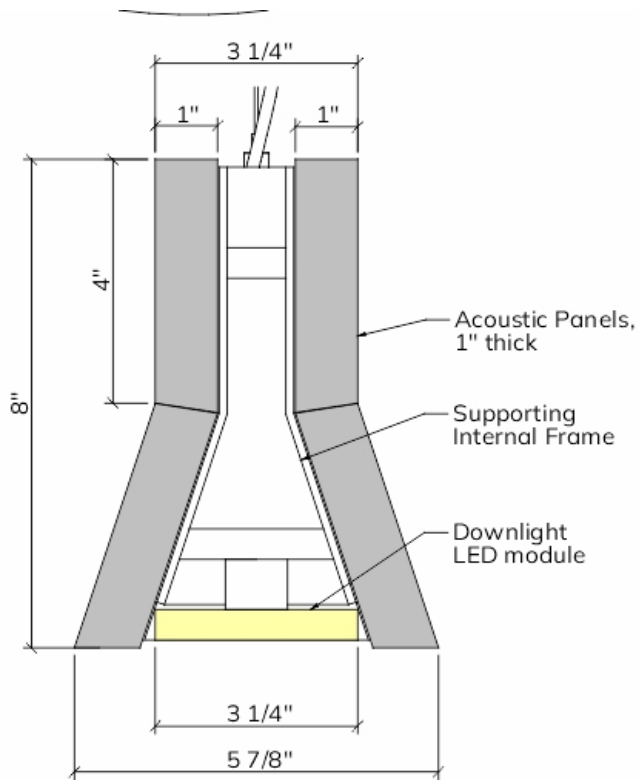

AnCar Pendant 3 Chimney

AnCar / Pendant