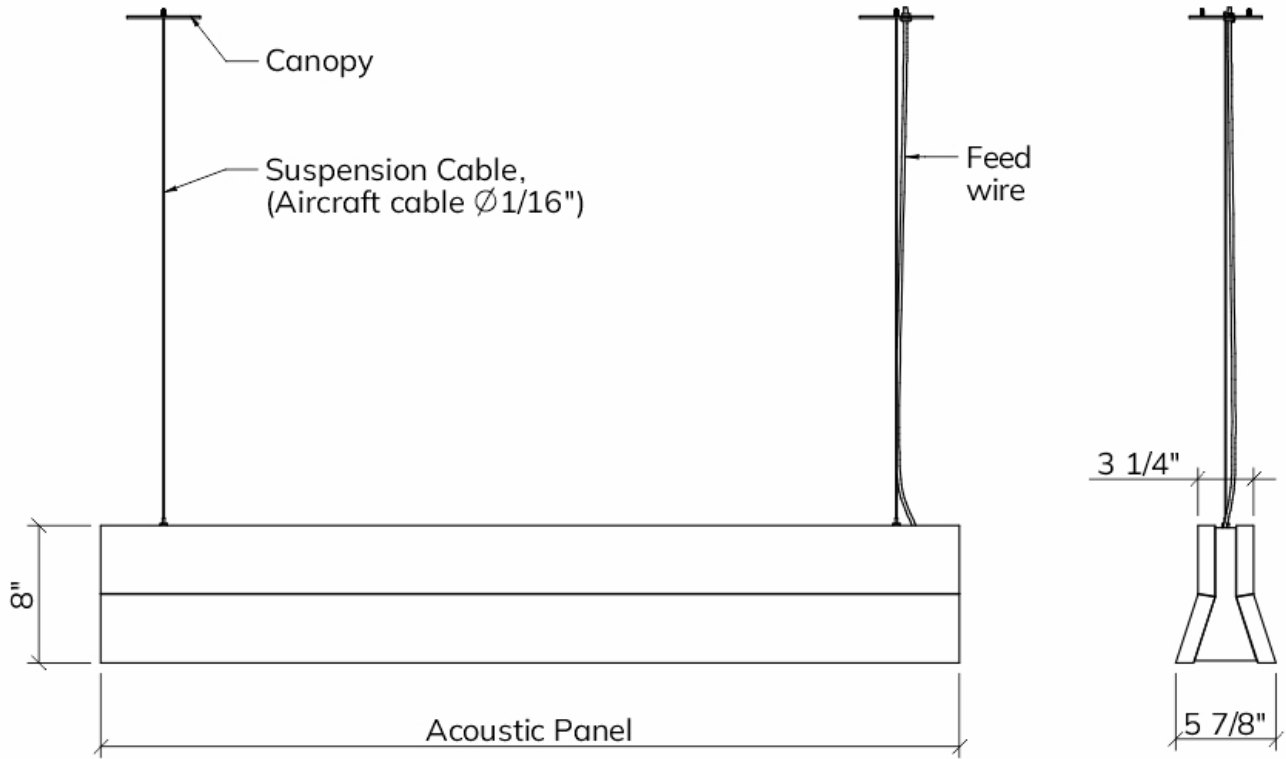

Standard FR70I Acoustic fabric Options

Proudly woven in the USA

Flammability (ASTM E84)
Class I or A