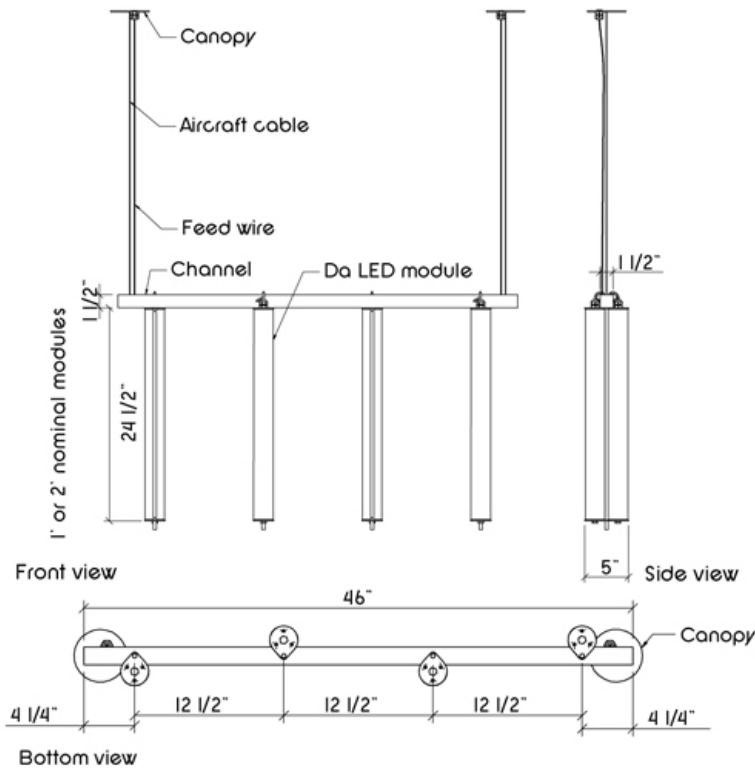

Da Line Pendant

Da / Outdoor

archlit reserves the right to make changes without prior notice. (02.25.2022)

Da Linear Pendant is an outdoor lighting fixture with lighting modules with end caps in black polycarbonate, tube in polycarbonate of 2 1/4" diam with UV protection and diffuser film. A channel in aluminum of 1 1/2" is pending from aircraft cable covered on PVC.

Lighting modules in 1' and 2' nominal sizes. wet location

Design by Gaspar Glusberg

IP66 K

DaliPe

Da Line Pendant

Output

27 - 2700 K 11 w / f 390 lumens per foot per side

30 - 3000 K 11 w / f 390 lumens per foot per side

40 - 4000 K 11 w / f 390 lumens per foot per side

All double sided lighting

Finish

WH - White

BK - Black

Specify RA - Custom

End caps, hardware, valves and liquid tight devices are black

Dimming Options

O - Non Dimmable 120v

1 - Non Dimmable 277v

4 - Dimmable 0-10v (4wires, 120 or 277 v)

Lighting Length

A - 1' nominal lighting modules

B - 2' nominal lighting modules

Drivers location

Dd - Damp location