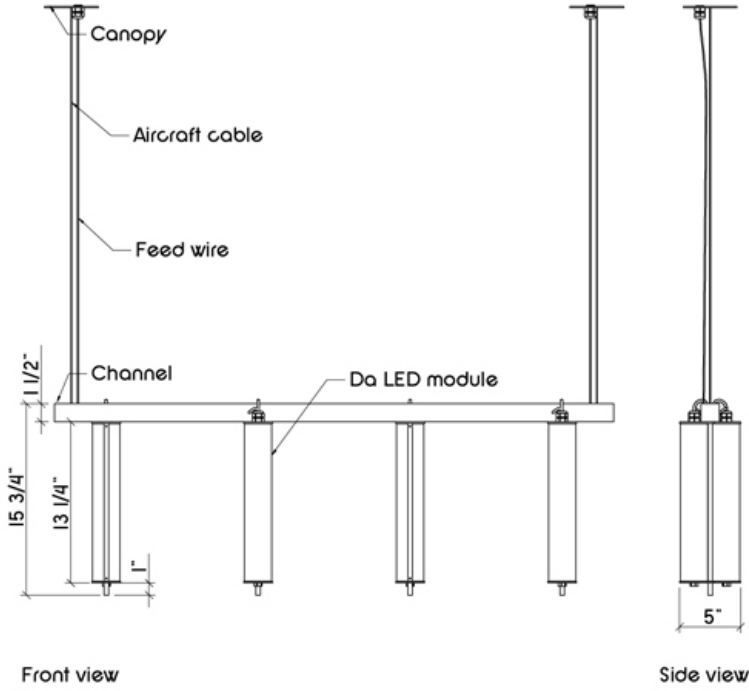

Da Line Pendant

Da / Outdoor