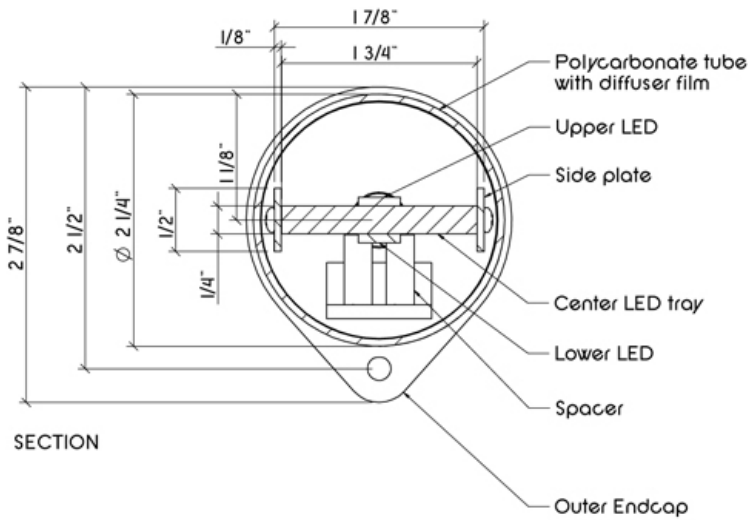

Da Line Pendant

Da / Outdoor

Emergency

00 - No Emergency

EM - Emergency

Only for drivers and packs at damp location
max distance to emergency packs 30'

Emergency max to 4 feet of LED boards

Notes:

Drivers are remote max 80'

CRI more than 90

McAdam 3 bin

Location of drivers in a cluster with access recommended for easier dimmer and power connections. When 0-10v system is used, 2 wires for longer runs to fixtures from cluster is required (instead of 5 wires) for easier installation