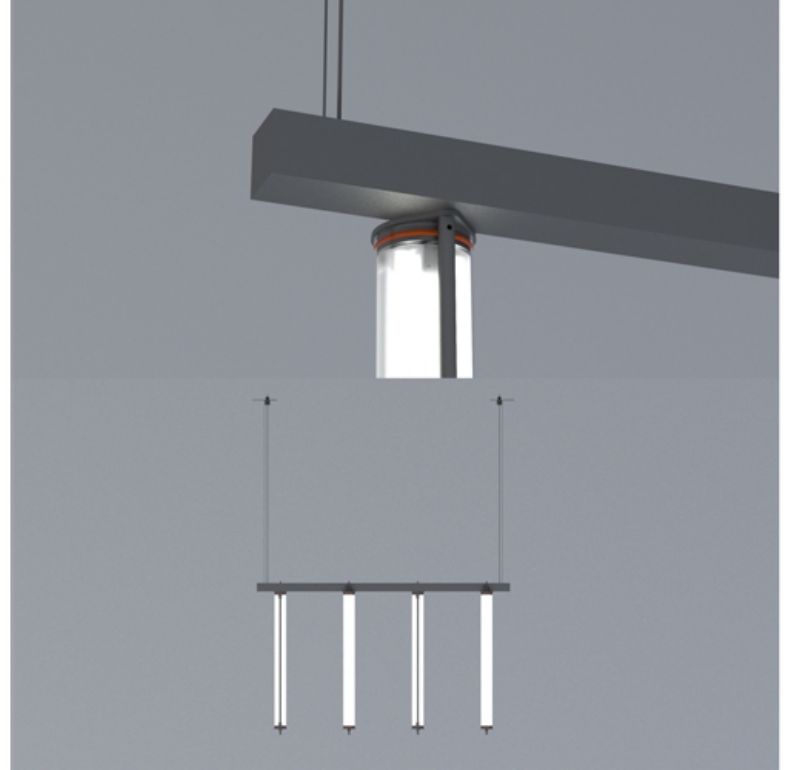

Da Line Pendant

Da / Outdoor

Emergency

00 - No Emergency

EM - Emergency

Only for drivers and packs at damp location
max distance to emergency packs 30'

Emergency max to 4 feet of LED boards

Notes:

Drivers are remote max 80'

CRI more than 90

McAdam 3 bin

Location of drivers in a cluster with access recommended for easier dimmer and power connections. When 0-10v system is used, 2 wires for longer runs to fixtures from cluster is required (instead of 5 wires) for easier installation