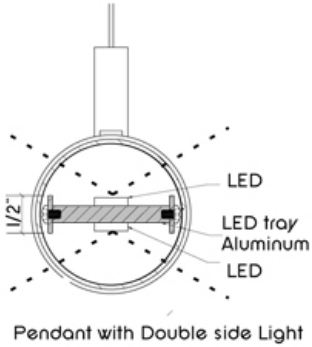

Da Round Pendant Trio

Da / Outdoor

archlit reserves the right to make changes without prior notice. (02.25.2022)

Lighting Fixture in an enclosure and end caps black in polycarbonate and LED tray in aluminum, O ring at extremities for waterproofing. A diffusing film is included for even illumination from the LED boards. Wet Location listed. UV Stabilized Polycarbonate formulation. Dimmable 0-10V. Individual mounting and runs can be achieved, sharing mounting canopies. Fixtures are individually adjustable. CRI 90+. Lengths in 1', 2', 3', and 4'. Drivers are remote at max 100' distance.

IP66 K rated

DaTrio

Da round Pendant Trio

Lumen Output

27 HO - 2700 K 12.5 w/f 910 Lumens/f
30HO - 3000 K 12.5 w/f 980 Lumens/f
35HO - 3500 K 12.5 w/f 1010 Lumens/f
27 - 2700 K 5w/f 410 Lumens/f
30 - 3000 K 5 w/f 425 Lumens/f