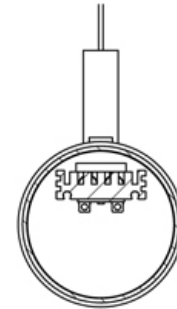

Suspension aircraft cablet

36 - 36" max
100 - 100" max
LCu - Custom Length
Specify LCu xx"

Da Round Pendant Trio

Da / Outdoor

Notes:

Drivers are remote at 80' max.

CRI more than 90

McAdam 3 bin

Location of drivers in a cluster with access recommended for easier dimmer and power connections. When 0-10v system is used, 2 wires for longer runs to fixtures from cluster is required (instead of 5 wires) for easier installation

Light Distribution

Symmetrical reflector

Both Sides

No reflector

Da Round Pendant Trio

Da / Outdoor

Driver Boxes