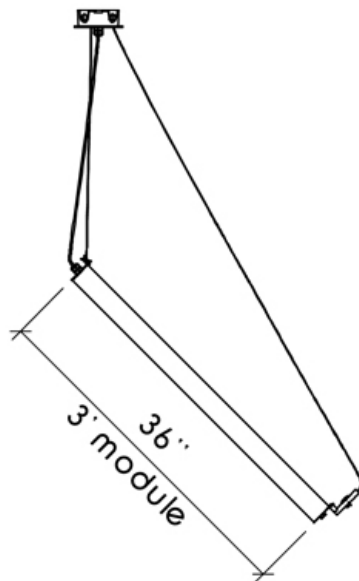

Da Round Pendant Trio

Da / Outdoor

archlit reserves the right to make changes without prior notice. (02.25.2022)

Lighting Fixture in an enclosure and end caps black in polycarbonate and LED tray in aluminum, O ring at extremities for waterproofing. A diffusing film is included for even illumination from the LED boards. Wet Location listed. UV Stabilized Polycarbonate formulation. Dimmable 0-10V. Individual mounting and runs can be achieved, sharing mounting canopies. Fixtures are individually adjustable. CRI 90+. Lengths in 1', 2', 3', and 4'. Drivers are remote at max 100' distance.

Light Distribution

Symmetrical reflector

Both Sides

No reflector

Da Round Pendant Trio

Da / Outdoor

Driver Boxes