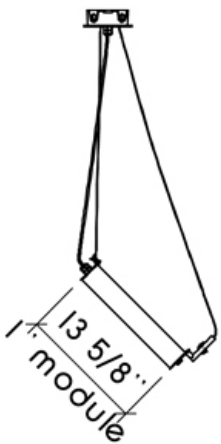

Da Round Pendant Trio

Da / Outdoor

archlit reserves the right to make changes without prior notice. (02.25.2022)

Lighting Fixture in an enclosure and end caps black in polycarbonate and LED tray in aluminum, O ring at extremities for waterproofing. A diffusing film is included for even illumination from the LED boards. Wet Location listed. UV Stabilized Polycarbonate formulation. Dimmable 0-10V. Individual mounting and runs can be achieved, sharing mounting canopies. Fixtures are individually adjustable. CRI 90+. Lengths in 1', 2', 3', and 4'. Drivers are remote at max 100' distance.

Light Distribution

Symmetrical reflector

Both Sides

No reflector

Da Round Pendant Trio

Da / Outdoor

Driver Boxes