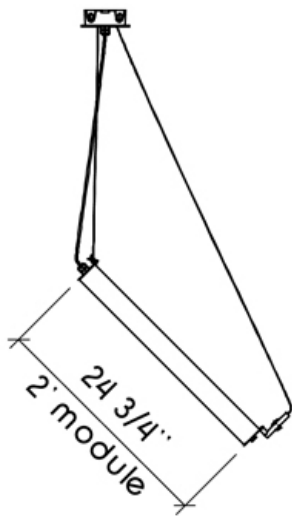

Da Round Pendant Trio

Da / Outdoor

archlit reserves the right to make changes without prior notice. (02.25.2022)

Lighting Fixture in an enclosure and end caps black in polycarbonate and LED tray in aluminum, O ring at extremities for waterproofing. A diffusing film is included for even illumination from the LED boards. Wet Location listed. UV Stabilized Polycarbonate formulation. Dimmable 0-10V. Individual mounting and runs can be achieved, sharing mounting canopies. Fixtures are individually adjustable. CRI 90+. Lengths in 1', 2', 3', and 4'. Drivers are remote at max 100' distance.

Light Distribution

Symmetrical reflector

Both Sides

No reflector

Da Round Pendant Trio

Da / Outdoor

Driver Boxes