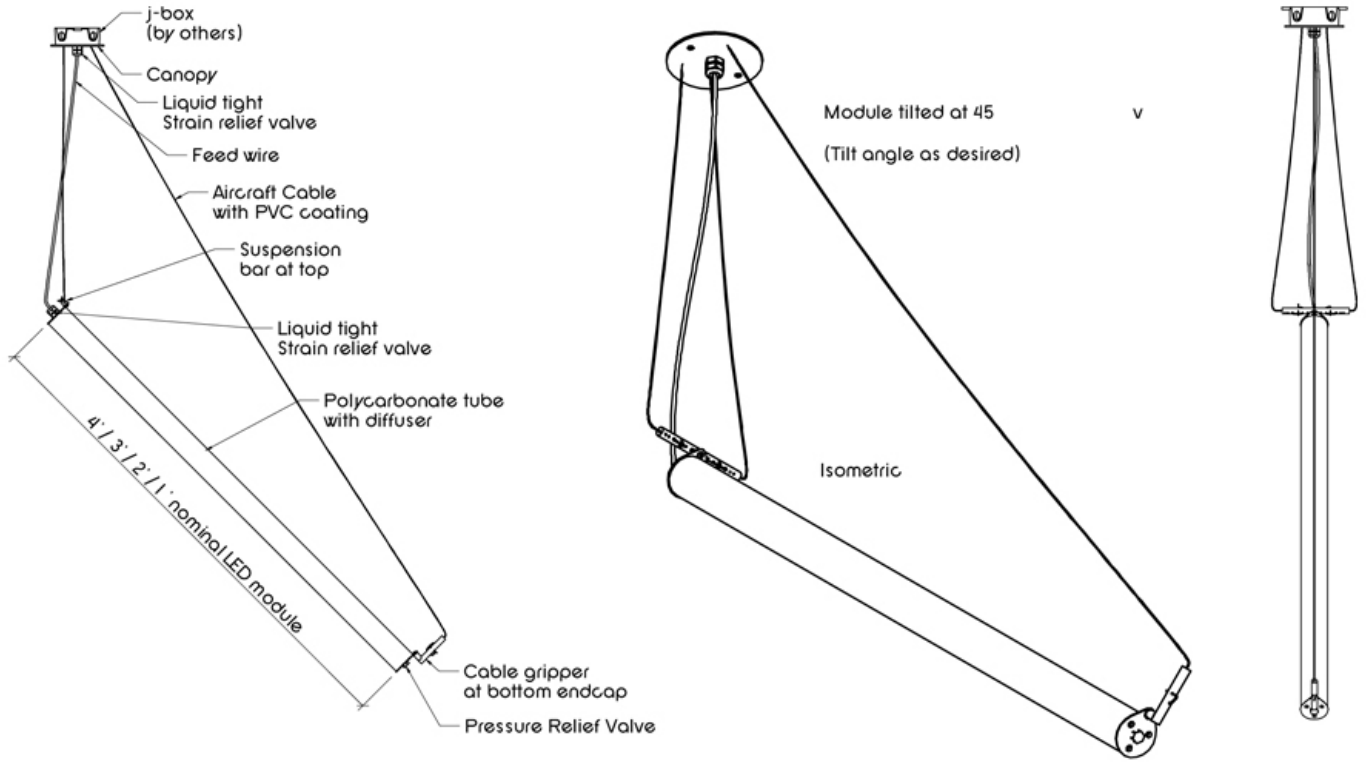

Da Round Pendant Trio

Da / Outdoor

archlit reserves the right to make changes without prior notice. (02.25.2022)

Lighting Fixture in an enclosure and end caps black in polycarbonate and LED tray in aluminum, O ring at extremities for waterproofing. A diffusing film is included for even illumination from the LED boards. Wet Location listed. UV Stabilized Polycarbonate formulation. Dimmable 0-10V. Individual mounting and runs can be achieved, sharing mounting canopies. Fixtures are individually adjustable. CRI 90+. Lengths in 1', 2', 3', and 4'. Drivers are remote at max 100' distance.

Location of drivers in a cluster with access recommended for easier dimmer and power connections. When 0-10v system is used, 2 wires for longer runs to fixtures from cluster is required (instead of 5 wires) for easier installation

Light Distribution

Symmetrical reflector

Both Sides

No reflector

Da Round Pendant Trio

Da / Outdoor

Driver Boxes