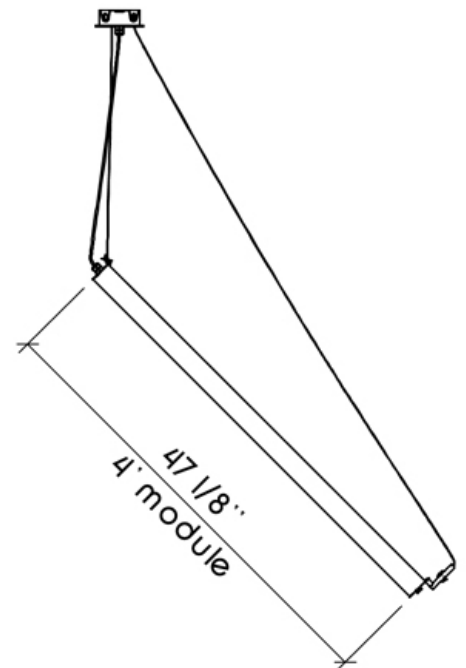

Da Round Pendant Trio

Da / Outdoor

archlit reserves the right to make changes without prior notice. (02.25.2022)

Lighting Fixture in an enclosure and end caps black in polycarbonate and LED tray in aluminum, O ring at extremities for waterproofing. A diffusing film is included for even illumination from the LED boards. Wet Location listed. UV Stabilized Polycarbonate formulation. Dimmable 0-10V. Individual mounting and runs can be achieved, sharing mounting canopies. Fixtures are individually adjustable. CRI 90+. Lengths in 1', 2', 3', and 4'. Drivers are remote at max 100' distance.

Light Distribution

Symmetrical reflector

Both Sides

No reflector

Da Round Pendant Trio

Da / Outdoor

Driver Boxes