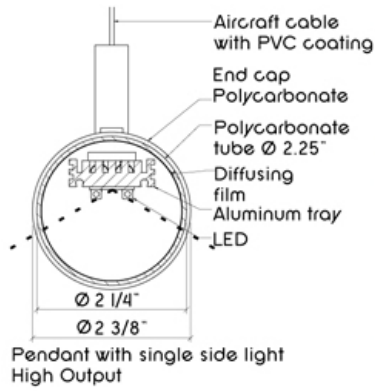

Da Round Pendant Trio

Da / Outdoor

archlit reserves the right to make changes without prior notice. (02.25.2022)

Lighting Fixture in an enclosure and end caps black in polycarbonate and LED tray in aluminum, O ring at extremities for waterproofing. A diffusing film is included for even illumination from the LED boards. Wet Location listed. UV Stabilized Polycarbonate formulation. Dimmable 0-10V. Individual mounting and runs can be achieved, sharing mounting canopies. Fixtures are individually adjustable. CRI 90+. Lengths in 1', 2', 3', and 4'. Drivers are remote at max 100' distance.

IP66 K rated

DaTrio

Da round Pendant Trio

Lumen Output

27 HO - 2700 K 12.5 w/f 910 Lumens/f
30HO - 3000 K 12.5 w/f 980 Lumens/f
35HO - 3500 K 12.5 w/f 1010 Lumens/f
27 - 2700 K 5w/f 410 Lumens/f
30 - 3000 K 5 w/f 425 Lumens/f

Output direction

Std - No Reflector 120 degree LED
Sym - Symmetrical 36 degrees
Ds - Double sided
Only for std output 5w/f. Only std distribution

Dimming

O - Non Dimmable 120v
1 - Non Dimmable 277v
4 - Dimmable 0-10v (4wires, 120 or 277 v)
Enclosure for dimmers provided as they are remote. Suitable for damp location. In case of using special boxes for outdoor locations (by others) use archlit boxes in the boxes for splices