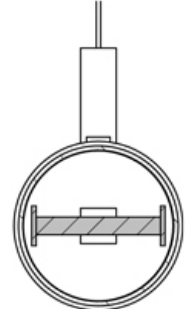

Da Round Pendant Trio

Da / Outdoor

Notes:

Drivers are remote at 80' max.

CRI more than 90

McAdam 3 bin

Location of drivers in a cluster with access recommended for easier dimmer and power connections. When 0-10v system is used, 2 wires for longer runs to fixtures from cluster is required (instead of 5 wires) for easier installation

Light Distribution

Both Sides