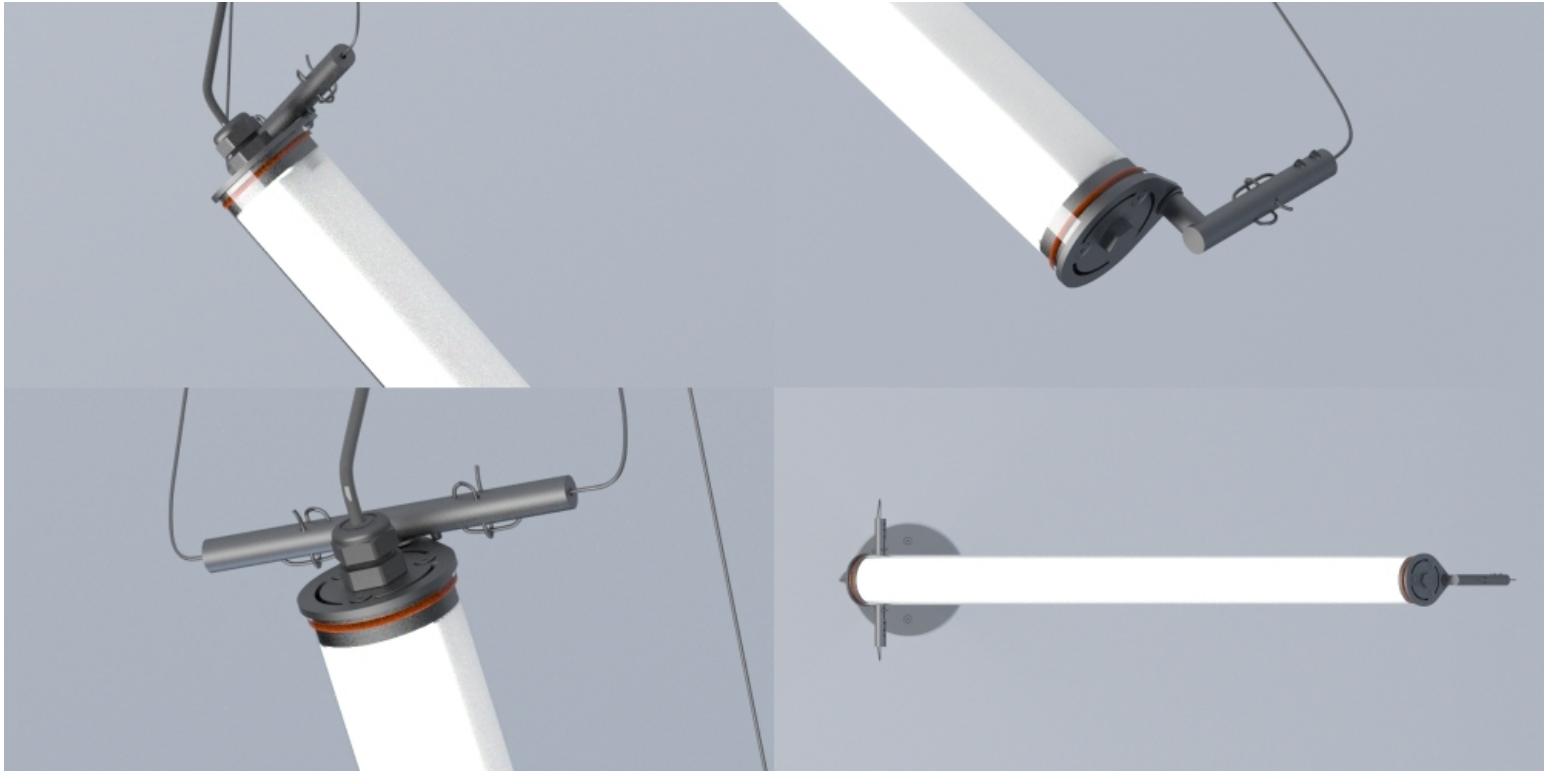

Da Round Pendant Trio

Da / Outdoor

archlit reserves the right to make changes without prior notice. (02.25.2022)

Lighting Fixture in an enclosure and end caps black in polycarbonate and LED tray in aluminum, O ring at extremities for waterproofing. A diffusing film is included for even illumination from the LED boards. Wet Location listed. UV Stabilized Polycarbonate formulation. Dimmable 0-10V. Individual mounting and runs can be achieved, sharing mounting canopies. Fixtures are individually adjustable. CRI 90+. Lengths in 1', 2', 3', and 4'. Drivers are remote at max 100' distance.

Location of drivers in a cluster with access recommended for easier dimmer and power connections. When 0-10v system is used, 2 wires for longer runs to fixtures from cluster is required (instead of 5 wires) for easier installation

Light Distribution

Symmetrical reflector

Both Sides

No reflector

Da Round Pendant Trio

Da / Outdoor

Driver Boxes