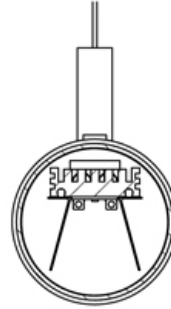

Light Distribution

Symmetrical reflector