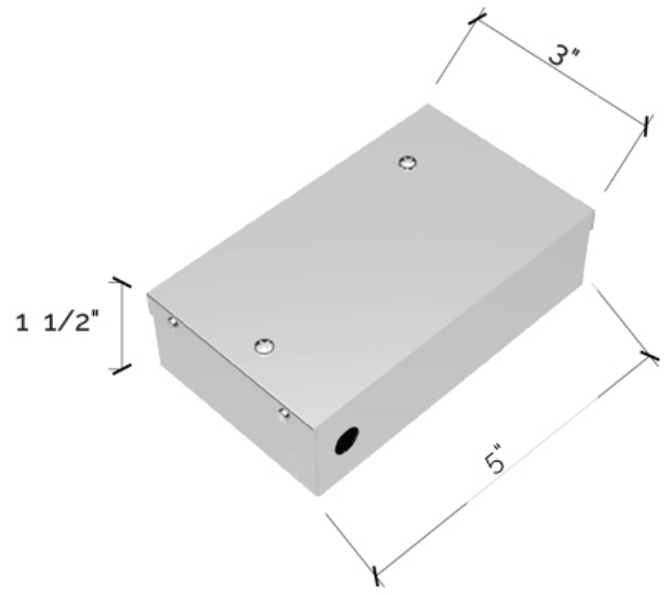

Driver Box Non Dimm and TRIAC drivers
NTS