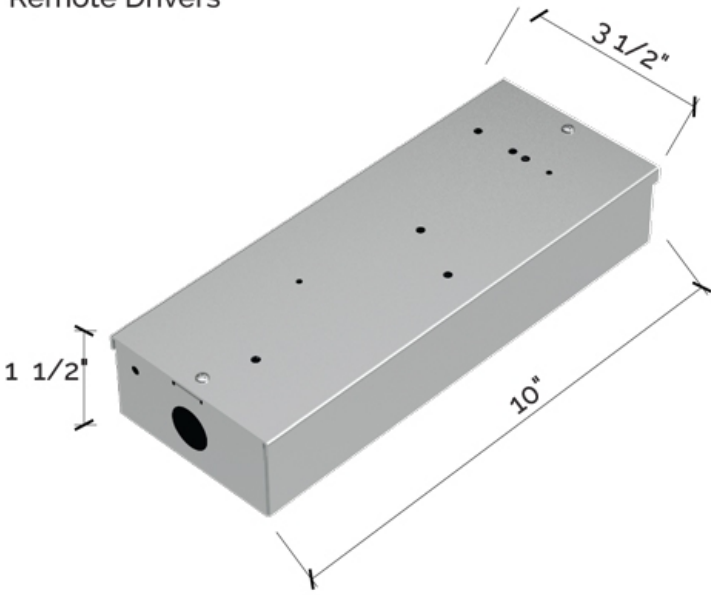

Remote Drivers

Driver Box for Dimm 0-10v
NTS