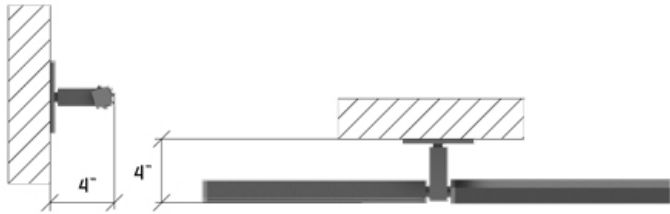

Lighting Modules

A - 1' nominal 12.5 w

B - 2' nominal 25 w

Arms

A3 - 3" length

A6 - 6" length

A12 - 12" length

A18 - 18" length

A24 - 24" length

Canopy

RD - Round 4" x4" Jbox

SQ - Square Plate 4"x4"

SG - Single Gang Plate

Specify RAL for custom color

Emergency

OO - No Emergency

EM - Emergency module max 24'

Specify qty if lighting module is D

Adding emergency to a 4' means (2) drivers and (2) emergency packages.

If 4' has 2' with emergency and 2' without it, will have (2) drivers and (1)

Notes:

Remote drivers

Max distance to drivers 100'

ADA