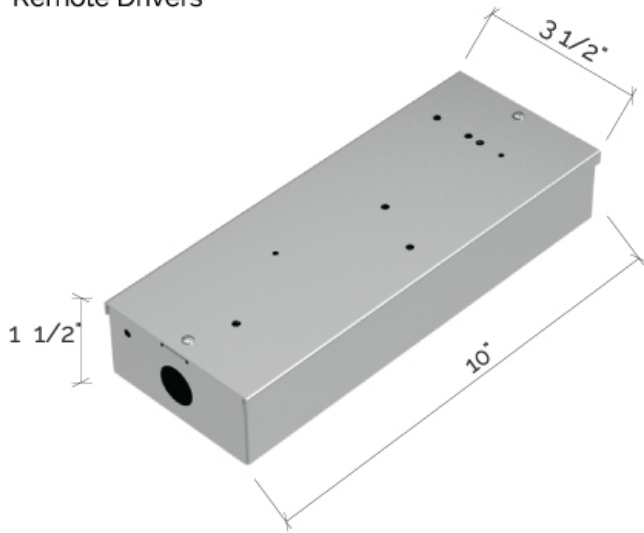

LeeSti Double Adagio

LeeSti / Wall/Ceiling

archlit reserves the right to make changes without prior notice. (12.28.2017)

LeeSti Double Adagio, double lighting module, extruded aluminum minimal design, 1x1 inch, remote drivers (max distance 100'). For ceiling or wall mounting, adjustable in the lighting module axis and at the canopy. Arms are the same section and can have different lengths. 3500 k, 3000 K and 2700 K with 1400 lumens and 12.5 w/foot. Dimmable and non dimmable with 0-10v and Triac drivers. Special film for LED allows a continuous and even line of light. Remote drivers. Damp Location listed.

Notes:

Remote drivers

Max distance to drivers 100'

ADA

Remote Drivers

Driver Box for Dimm 0-10v
NTS

Driver Box Non Dimm and TRIAC drivers
NTS