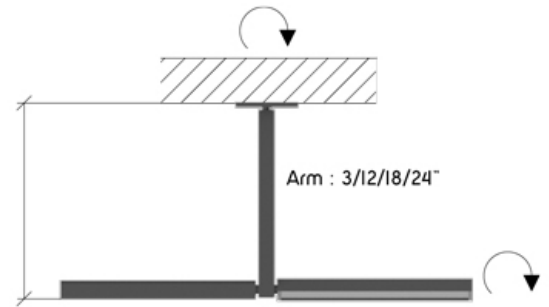

Lighting Modules

A - 1' nominal 12.5 w

B - 2' nominal 25 w

Arms

A3 - 3" length

A6 - 6" length

A12 - 12" length

A18 - 18" length

A24 - 24" length

Canopy

RD - Round 4" x4" Jbox

SQ - Square Plate 4"x4"

SG - Single Gang Plate

Specify RAL for custom color

Emergency

OO - No Emergency

EM - Emergency module max 24'

Specify qty if lighting module is D

Adding emergency to a 4' means (2) drivers and (2) emergency packages.

If 4' has 2' with emergency and 2' without it, will have (2) drivers and (1)

Notes:

Remote drivers

Max distance to drivers 100'

ADA