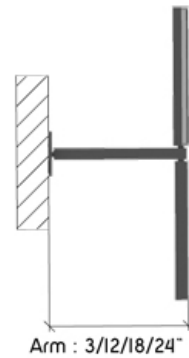

Lighting Modules

A - 1' nominal 12.5 w

B - 2' nominal 25 w

Arms

A3 - 3" length

A6 - 6" length

A12 - 12" length

A18 - 18" length

A24 - 24" length

Canopy

RD - Round 4" x4" Jbox

SQ - Square Plate 4"x4"

SG - Single Gang Plate

Specify RAL for custom color

Emergency

OO - No Emergency

EM - Emergency module max 24'

Specify qty if lighting module is D

Adding emergency to a 4' means (2) drivers and (2) emergency packages.

If 4' has 2' with emergency and 2' without it, will have (2) drivers and (1)

Notes:

Remote drivers

Max distance to drivers 100'

ADA