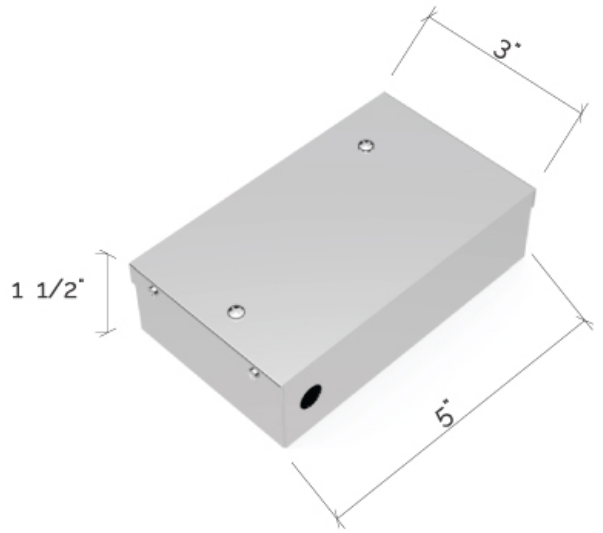

LeeSti Double Adagio

LeeSti / Wall/Ceiling

archlit reserves the right to make changes without prior notice. (12.28.2017)

LeeSti Double Adagio, double lighting module, extruded aluminum minimal design, 1x1 inch, remote drivers (max distance 100'). For ceiling or wall mounting, adjustable in the lighting module axis and at the canopy. Arms are the same section and can have different lengths. 3500 k, 3000 K and 2700 K with 1400 lumens and 12.5 w/foot. Dimmable and non dimmable with 0-10v and Triac drivers. Special film for LED allows a continuous and even line of light. Remote drivers. Damp Location listed.

Notes:

Remote drivers

Max distance to drivers 100'

ADA

Remote Drivers

Driver Box for Dimm 0-10v
NTS

Driver Box Non Dimm and TRIAC drivers
NTS