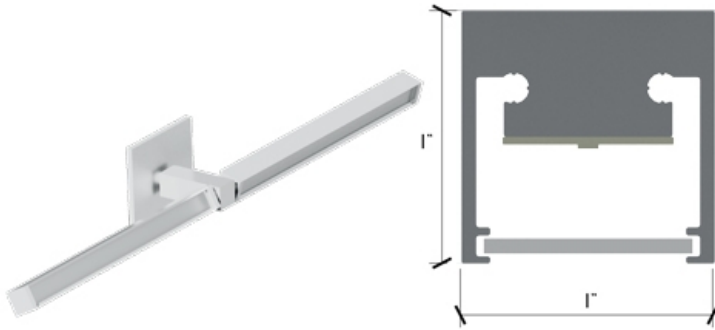

Lighting Modules

A - 1' nominal 12.5 w

B - 2' nominal 25 w

Arms

A3 - 3" length

A6 - 6" length

A12 - 12" length

A18 - 18" length

A24 - 24" length

Canopy

RD - Round 4" x4" Jbox

SQ - Square Plate 4"x4"

SG - Single Gang Plate

Specify RAL for custom color

Emergency

OO - No Emergency

EM - Emergency module max 24'

Specify qty if lighting module is D

Adding emergency to a 4' means (2) drivers and (2) emergency packages.

If 4' has 2' with emergency and 2' without it, will have (2) drivers and (1)

Notes:

Remote drivers

Max distance to drivers 100'

ADA