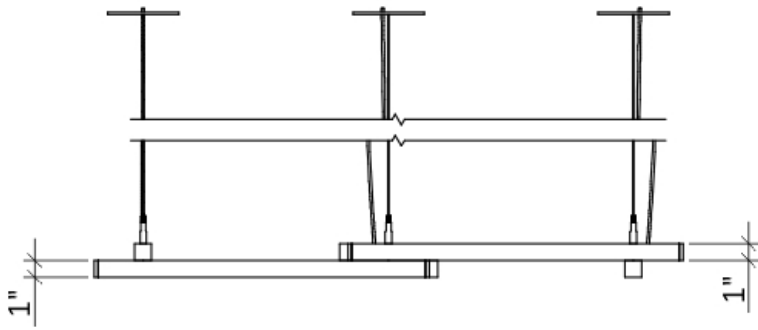

LeeSti Forms Pendant Hexa

LeeSti / Pendant