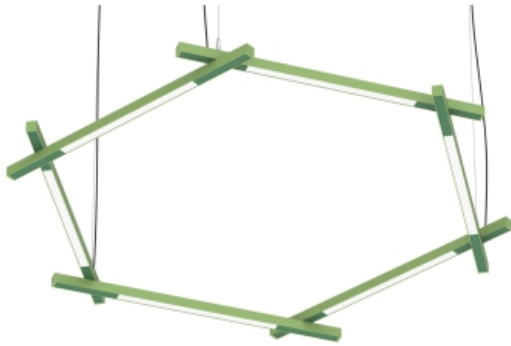

LeeSti Forms Pendant Hexa

LeeSti / Pendant