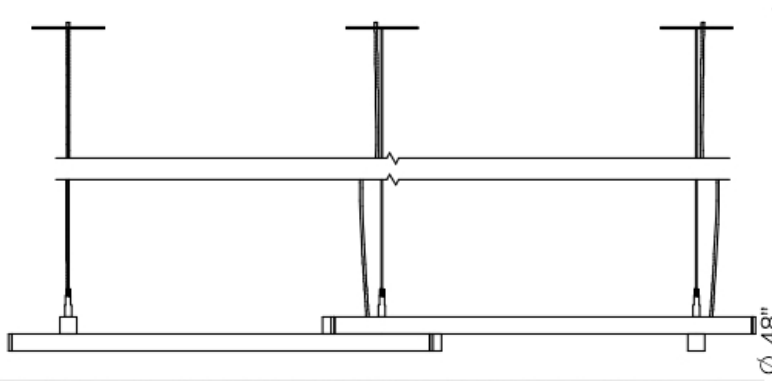

LeeSti Forms Pendant Hexa

LeeSti / Pendant