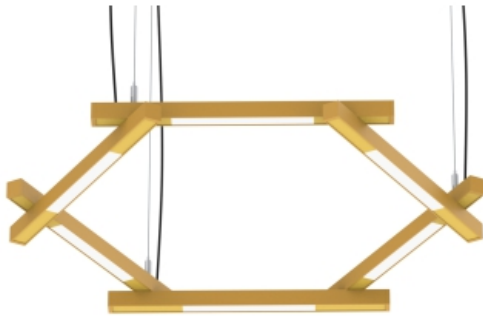

Dimming

- 0 - Non Dimmable 120v
- 1 - Non Dimmable 277v
- 4 - Dimmable 0-10v (4wires, 120 or 277 v)

Runs

- 28 - Inscribed in 28" circumference
- 38 - inscribed in 38" circumference
- 48 - inscribed in 48" circumference
- Total Run: (0 ft 0 in)

Canopy

- RD - Round 4" x 4" Jbox
- SQ - Square Plate 4"x 4"

Suspension Aircraft Cable

- 36 - 36" max
- 100 - 100"

Emergency

- 00 - No Emergency
- EM - Emergency module max. 48" lighting module
- Adding emergency to a 4 $\times$ means (2) drivers and (2) emergency packages if want all in emergency
- If 4 $\times$ has 2 $\times$ with emergency and 2 $\times$ without it, will have (2) drivers and (1) emergency package

Notes:

- Drivers are Remote.
- Max distance to drivers 60'
- CRI more than 90
- McAdam 3 bin