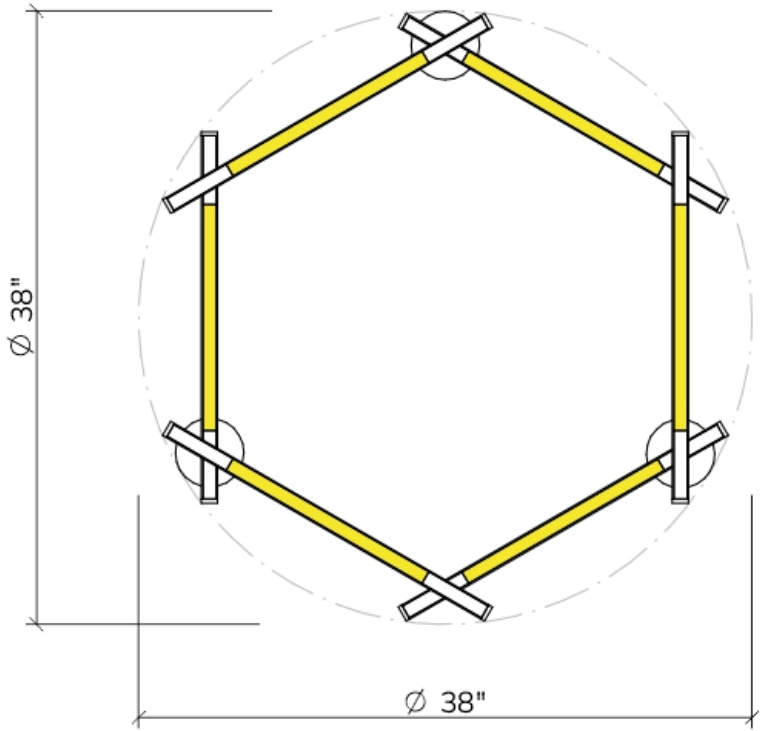

LeeSti Forms Pendant Hexa

LeeSti / Pendant