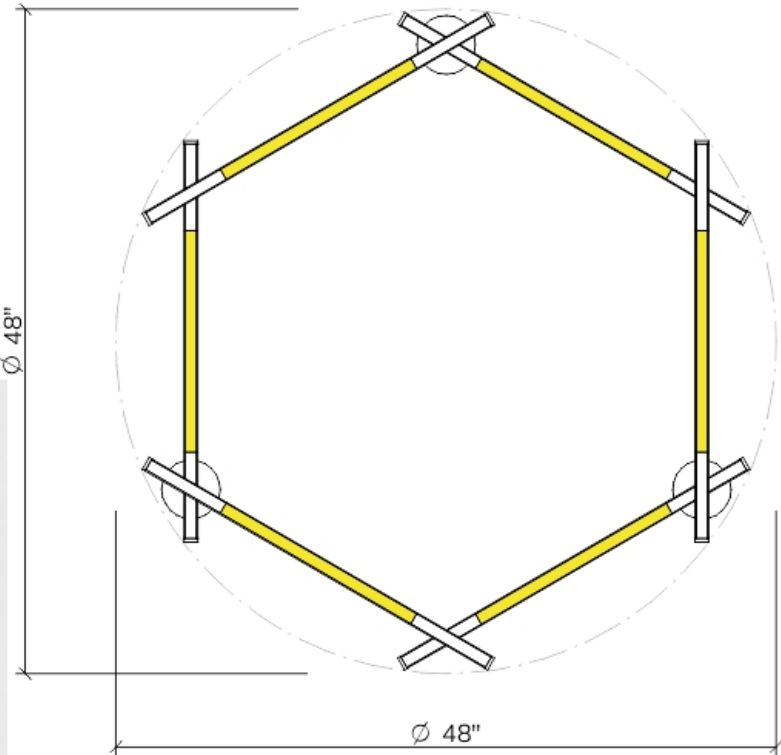

archlit reserves the right to make changes without prior notice. (07.19.2022)

LeeSti Forms Pendant Hexa, extruded aluminum minimal design lighting fixture with remote drivers (max 60' from fixture). Powder-coated finish and diffuser protected with film for even illumination at highest lumen output. 1,200 lumens delivered per foot, 12w/foot. Dimmable and non dimmable. In 3 sizes 28", 38" and 48" diameter. LeeSti Forms is a series of forms based in the LeeSti (Leed Stick) light engine.

Finish

WH - White
 BK - Black
 CU - Custom Specify RAL color

Dimming

- 0 - Non Dimmable 120v
- 1 - Non Dimmable 277v
- 4 - Dimmable 0-10v (4wires, 120 or 277 v)

Runs

- 28 - Inscribed in 28" circumference
- 38 - inscribed in 38" circumference
- 48 - inscribed in 48" circumference
- Total Run: (0 ft 0 in)

Canopy

- RD - Round 4" x 4" Jbox
- SQ - Square Plate 4"x 4"

Suspension Aircraft Cable

- 36 - 36" max
- 100 - 100"

Emergency

- 00 - No Emergency
- EM - Emergency module max. 48" lighting module
- Adding emergency to a 4 \times means (2) drivers and (2) emergency packages if want all in emergency
- If 4 \times has 2 \times with emergency and 2 \times without it, will have (2) drivers and (1) emergency package

Notes:

- Drivers are Remote.
- Max distance to drivers 60'
- CRI more than 90
- McAdam 3 bin

LeeSti Forms Pendant Hexa

LeeSti / Pendant

Driver Boxes