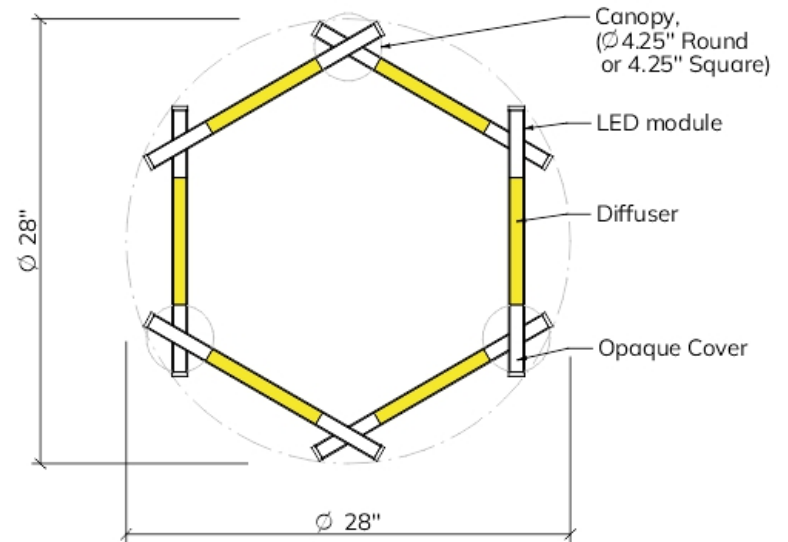

Dimming

- 0 - Non Dimmable 120v
- 1 - Non Dimmable 277v
- 4 - Dimmable 0-10v (4wires, 120 or 277 v)

Runs

- 28 - Inscribed in 28" circumference
- 38 - inscribed in 38" circumference
- 48 - inscribed in 48" circumference
- Total Run: (0 ft 0 in)

Canopy

- RD - Round 4" x 4" Jbox
- SQ - Square Plate 4"x 4"

Suspension Aircraft Cable

- 36 - 36" max
- 100 - 100"

Emergency

- 00 - No Emergency
- EM - Emergency module max. 48" lighting module
- Adding emergency to a 4 $\times$ means (2) drivers and (2) emergency packages if want all in emergency
- If 4 $\times$ has 2 $\times$ with emergency and 2 $\times$ without it, will have (2) drivers and (1) emergency package

Notes:

- Drivers are Remote.
- Max distance to drivers 60'
- CRI more than 90
- McAdam 3 bin