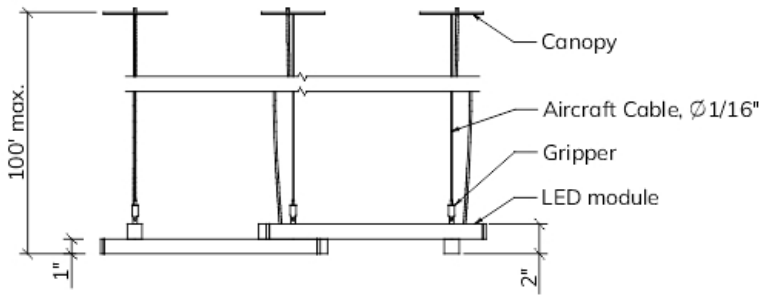

Dimming

- 0 - Non Dimmable 120v
- 1 - Non Dimmable 277v
- 4 - Dimmable 0-10v (4wires, 120 or 277 v)

Runs

- 28 - Inscribed in 28" circumference
- 38 - inscribed in 38" circumference
- 48 - inscribed in 48" circumference
- Total Run: (0 ft 0 in)

Canopy

- RD - Round 4" x 4" Jbox
- SQ - Square Plate 4"x 4"

Suspension Aircraft Cable

- 36 - 36" max
- 100 - 100"

Emergency

- 00 - No Emergency
- EM - Emergency module max. 48" lighting module
- Adding emergency to a 4 $\times$ means (2) drivers and (2) emergency packages if want all in emergency
- If 4 $\times$ has 2 $\times$ with emergency and 2 $\times$ without it, will have (2) drivers and (1) emergency package

Notes:

- Drivers are Remote.
- Max distance to drivers 60'
- CRI more than 90
- McAdam 3 bin