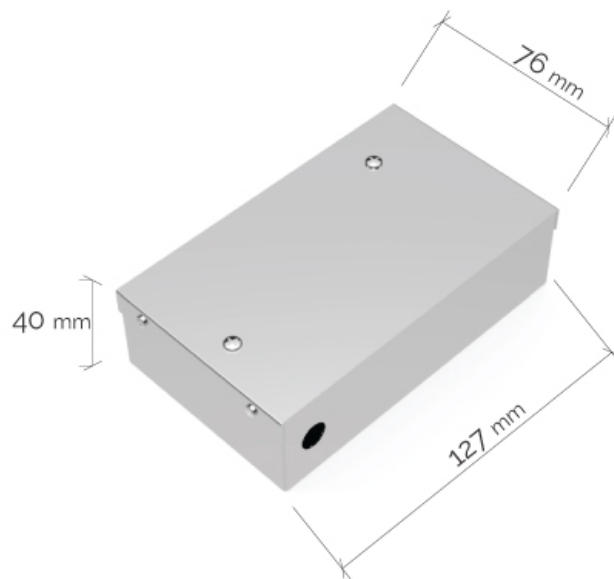

LeeSti / Recessed

Runs

A - 1' nominal module 12.5w 12 1/2"

B - 2' module 25w 23 1/2"

D - 4' module 50w 46" nominal

Total Run: (0 ft 0 in)

Distance between lighting modules 1/8"

Emergency

00 - No Emergency

EM - Emergency module max 22"

Emergency packs for 22 inch board

Notes:

Drivers Remote. Max distance to drivers 100'

Runs with 1', 2' and 4' modules

Remote Drivers

Driver Box for Dimm 0-10v
NTS