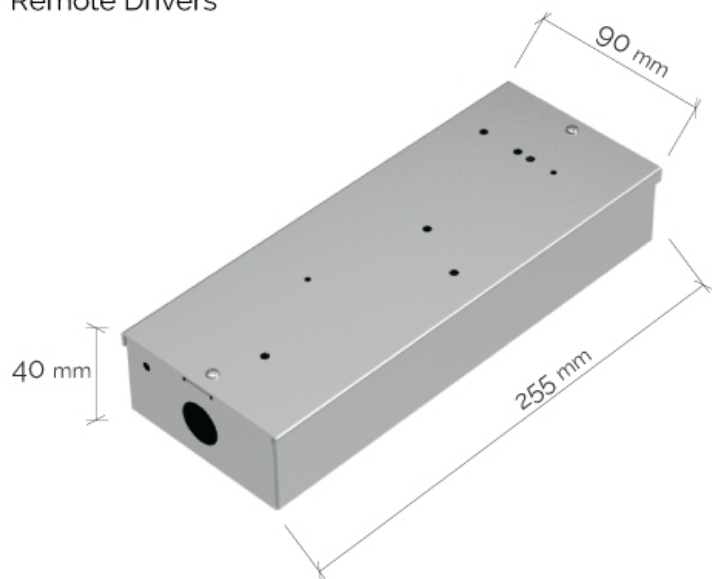

LeeSti / Recessed

Runs

A - 1' nominal module 12.5w 12 1/2"

B - 2' module 25w 23 1/2"

D - 4' module 50w 46" nominal

Total Run: (0 ft 0 in)

Distance between lighting modules 1/8"

Emergency

00 - No Emergency

EM - Emergency module max 22"

Emergency packs for 22 inch board

Notes:

Drivers Remote. Max distance to drivers 100'

Runs with 1', 2' and 4' modules

Remote Drivers

Driver Box for Dimm 0-10v
NTS