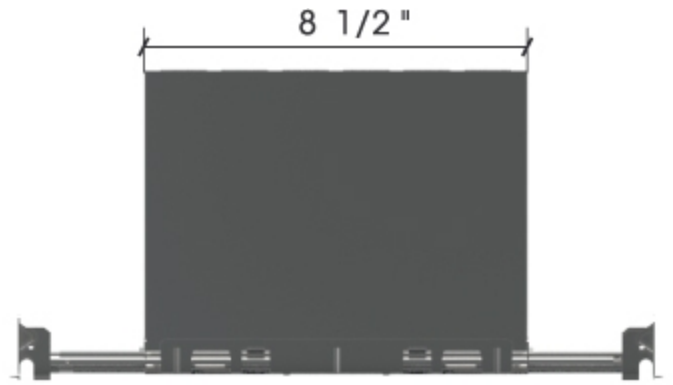

Minuet 2-5

Minuet / Recessed

archlit reserves the right to make changes without prior notice. (01.11.2016)

Minuet is a series of square trimless recessed downlights in aluminum injection. A frame in polycarbonate is flush with ceiling and the diffuser (special for LED sources), will become part of the ceiling. No tooling for servicing the fixture from below. Drivers are remote at a max distance of 100 feet. The standard option for the diffuser is flood illumination, special optics with clear polycarbonate with different aperture reflectors can be specified. In case of service of the lighting modules, they can be removed with no tooling. Drivers are class 2 remote. Dimmable and non dimmable, in 2700 K and 3000K. Once installed in the IC housing, the square can be aligned and fixed in a position by tightening one screw. Damp location certified

Housing

- NC - New Construction
- IC - IC Housing

Optics

- 30 - 30 degree Beam
- 41 - 41 degree Beam
- D - Frosted diffuser

Emergency

- 00 - No Emergency
- EM - Emergency

Notes:

- Drivers are remote
- Max distance to drivers 100'
- Damp location certified