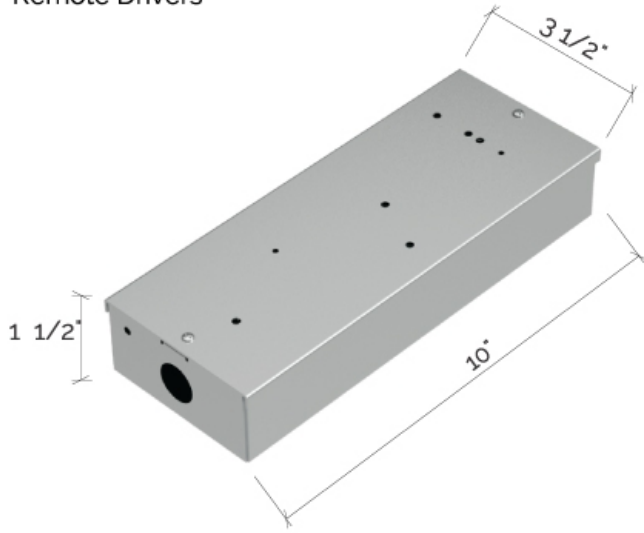

Remote Drivers

Driver Box for Dimm 0-10v
NTS