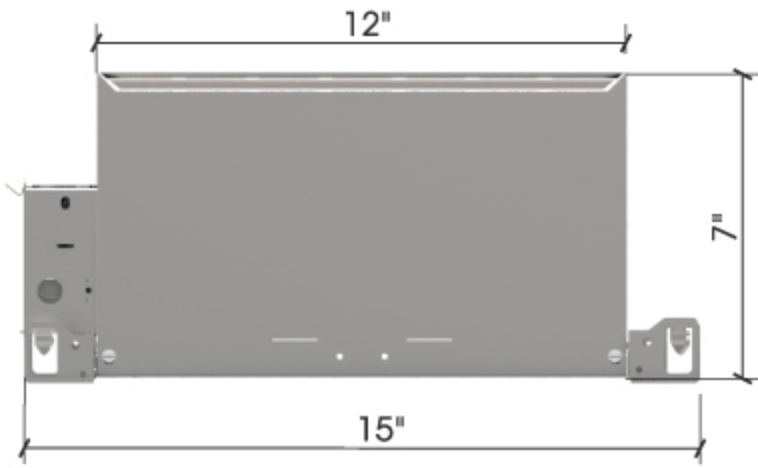

Minuet 2-5

Minuet / Recessed

archlit reserves the right to make changes without prior notice. (01.11.2016)

Minuet is a series of square trimless recessed downlights in aluminum injection. A frame in polycarbonate is flush with ceiling and the diffuser (special for LED sources), will become part of the ceiling. No tooling for servicing the fixture from below. Drivers are remote at a max distance of 100 feet. The standard option for the diffuser is flood illumination, special optics with clear polycarbonate with different aperture reflectors can be specified. In case of service of the lighting modules, they can be removed with no tooling. Drivers are class 2 remote. Dimmable and non dimmable, in 2700 K and 3000K. Once installed in the IC housing, the square can be aligned and fixed in a position by tightening one screw. Damp location certified

Housing

- NC - New Construction
- IC - IC Housing

Optics

- 30 - 30 degree Beam
- 41 - 41 degree Beam
- D - Frosted diffuser

Emergency

- 00 - No Emergency
- EM - Emergency

Notes:

- Drivers are remote
- Max distance to drivers 100'
- Damp location certified