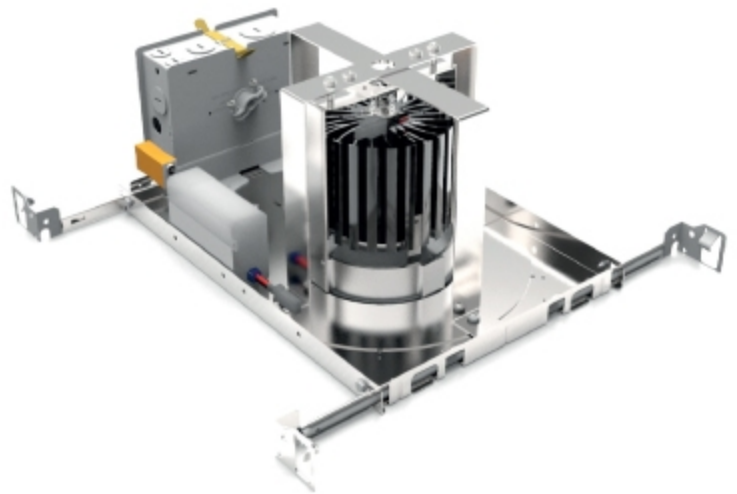

Minuet 2-5

Minuet / Recessed

archlit reserves the right to make changes without prior notice. (01.11.2016)

Minuet is a series of square trimless recessed downlights in aluminum injection. A frame in polycarbonate is flush with ceiling and the diffuser (special for LED sources), will become part of the ceiling. No tooling for servicing the fixture from below. Drivers are remote at a max distance of 100 feet. The standard option for the diffuser is flood illumination, special optics with clear polycarbonate with different aperture reflectors can be specified. In case of service of the lighting modules, they can be removed with no tooling. Drivers are class 2 remote. Dimmable and non dimmable, in 2700 K and 3000K. Once installed in the IC housing, the square can be aligned and fixed in a position by tightening one screw. Damp location certified

Housing

- NC - New Construction
- IC - IC Housing

Optics

- 30 - 30 degree Beam
- 41 - 41 degree Beam
- D - Frosted diffuser

Emergency

- 00 - No Emergency
- EM - Emergency

Notes:

- Drivers are remote
- Max distance to drivers 100'
- Damp location certified