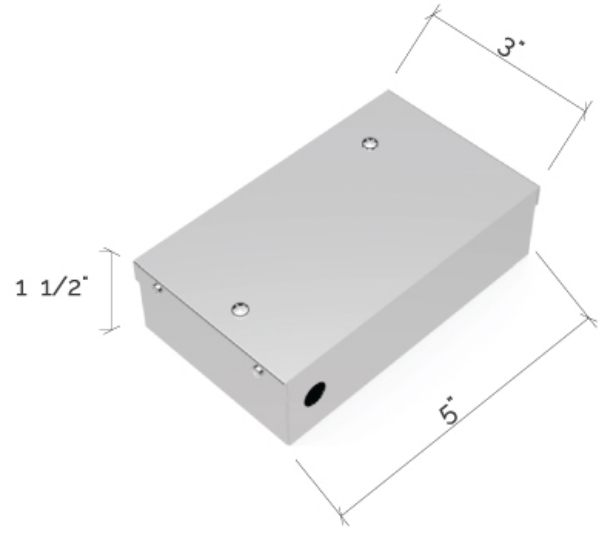

Driver Box Non Dimm and TRIAC drivers
NTS