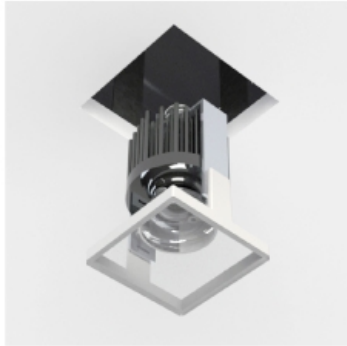

Minuet 2-5

Minuet / Recessed

archlit reserves the right to make changes without prior notice. (01.11.2016)

Minuet is a series of square trimless recessed downlights in aluminum injection. A frame in polycarbonate is flush with ceiling and the diffuser (special for LED sources), will become part of the ceiling. No tooling for servicing the fixture from below. Drivers are remote at a max distance of 100 feet. The standard option for the diffuser is flood illumination, special optics with clear polycarbonate with different aperture reflectors can be specified. In case of service of the lighting modules, they can be removed with no tooling. Drivers are class 2 remote. Dimmable and non dimmable, in 2700 K and 3000K. Once installed in the IC housing, the square can be aligned and fixed in a position by tightening one screw. Damp location certified

Min2.5

Minuet Downlight Trimless

Lumen Output

- 14 - 1450 lumens 2700K 13w
- 15 - 1520 lumens 3000K 13w

Finish

- WH - White
- BK - Black
- CU - Custom
- Specify RAL color

Dimming

- 0 - Non Dimmable 120v
- 1 - Non Dimmable 277v
- 2 - Dim TRIAC 120v
- 3 - Dim TRIAC 277v
- 4 - Dimmable 0-10v (4wires, 120/277 v)