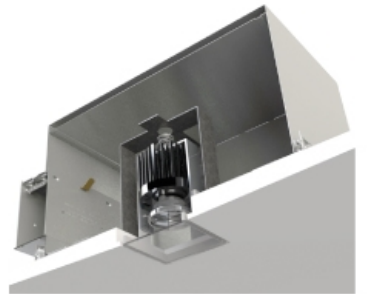

Minuet 2-5

Minuet / Recessed

archlit reserves the right to make changes without prior notice. (01.11.2016)

Minuet is a series of square trimless recessed downlights in aluminum injection. A frame in polycarbonate is flush with ceiling and the diffuser (special for LED sources), will become part of the ceiling. No tooling for servicing the fixture from below. Drivers are remote at a max distance of 100 feet. The standard option for the diffuser is flood illumination, special optics with clear polycarbonate with different aperture reflectors can be specified. In case of service of the lighting modules, they can be removed with no tooling. Drivers are class 2 remote. Dimmable and non dimmable, in 2700 K and 3000K. Once installed in the IC housing, the square can be aligned and fixed in a position by tightening one screw. Damp location certified

Min2.5

Minuet Downlight Trimless

Lumen Output

- 14 - 1450 lumens 2700K 13w
- 15 - 1520 lumens 3000K 13w

Finish

- WH - White
- BK - Black
- CU - Custom
- Specify RAL color

Dimming

- 0 - Non Dimmable 120v
- 1 - Non Dimmable 277v
- 2 - Dim TRIAC 120v
- 3 - Dim TRIAC 277v
- 4 - Dimmable 0-10v (4wires, 120/277 v)