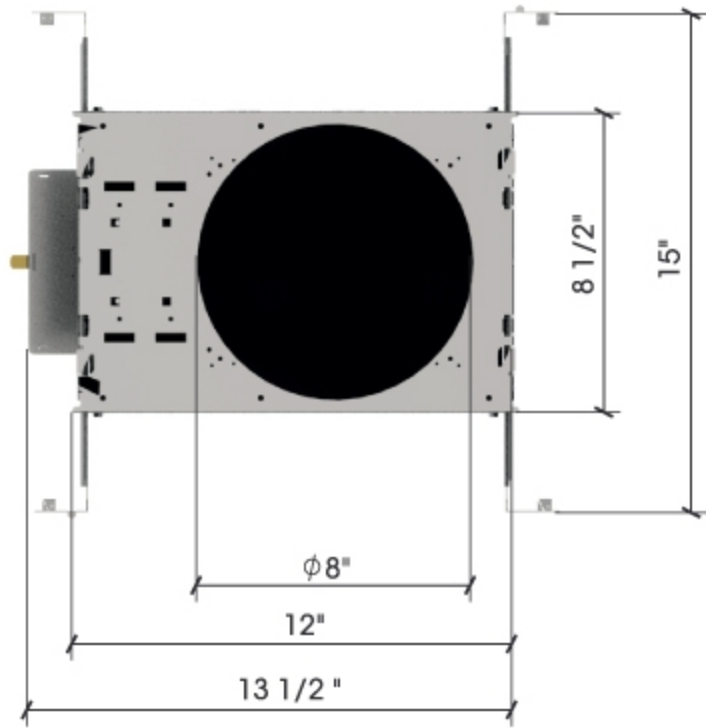

Minuet 2-5

Minuet / Recessed

archlit reserves the right to make changes without prior notice. (01.11.2016)

Minuet is a series of square trimless recessed downlights in aluminum injection. A frame in polycarbonate is flush with ceiling and the diffuser (special for LED sources), will become part of the ceiling. No tooling for servicing the fixture from below. Drivers are remote at a max distance of 100 feet. The standard option for the diffuser is flood illumination, special optics with clear polycarbonate with different aperture reflectors can be specified. In case of service of the lighting modules, they can be removed with no tooling. Drivers are class 2 remote. Dimmable and non dimmable, in 2700 K and 3000K. Once installed in the IC housing, the square can be aligned and fixed in a position by tightening one screw. Damp location certified

Housing

- NC - New Construction
- IC - IC Housing

Optics

- 30 - 30 degree Beam
- 41 - 41 degree Beam
- D - Frosted diffuser

Emergency

- 00 - No Emergency
- EM - Emergency

Notes:

- Drivers are remote
- Max distance to drivers 100'
- Damp location certified