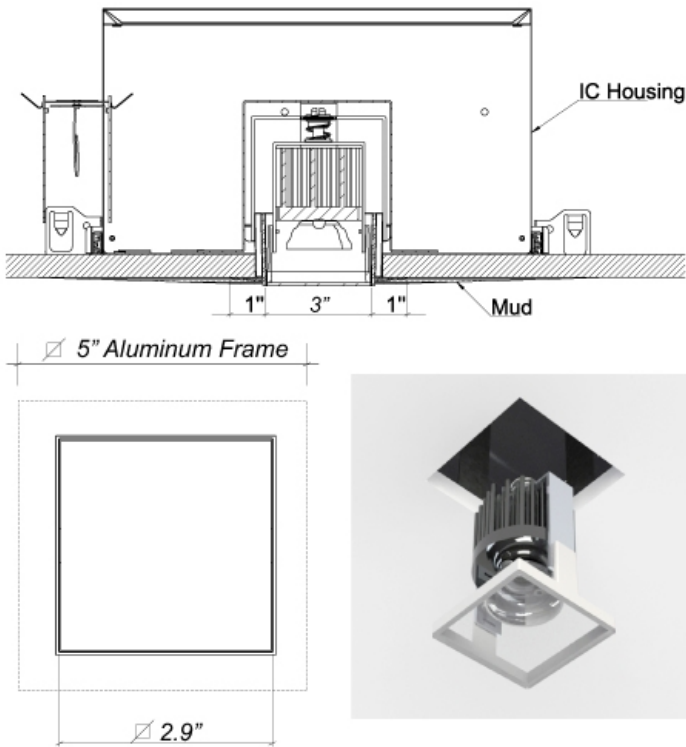

Minuet 2-5

Minuet / Recessed

archlit reserves the right to make changes without prior notice. (01.11.2016)

Minuet is a series of square trimless recessed downlights in aluminum injection. A frame in polycarbonate is flush with ceiling and the diffuser (special for LED sources), will become part of the ceiling. No tooling for servicing the fixture from below. Drivers are remote at a max distance of 100 feet. The standard option for the diffuser is flood illumination, special optics with clear polycarbonate with different aperture reflectors can be specified. In case of service of the lighting modules, they can be removed with no tooling. Drivers are class 2 remote. Dimmable and non dimmable, in 2700 K and 3000K. Once installed in the IC housing, the square can be aligned and fixed in a position by tightening one screw. Damp location certified