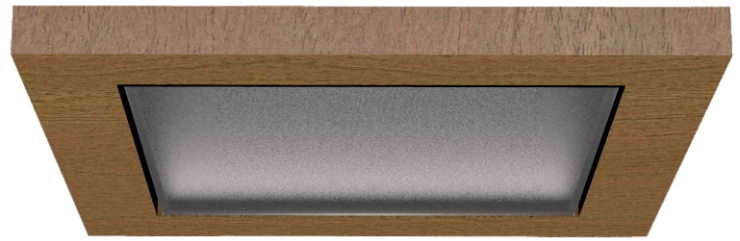

Minuet 5 Trim Wood

Minuet Square 5"x5" Recessed LED

archlit reserves the right to make design changes without prior notice.

8.1114

Minuet is a series of square trimless recessed downlights in aluminum injection. Damp location certified. A frame in polycarbonate for the frosted diffuser in white. The standard option for the diffuser is flood illumination, special optics with different aperture reflectors can be specified. In case of service of the lighting modules, they can be removed with no tooling. Dimmable and non dimmable, in 2700 K and 3000K.

High power versions replace HID sources, are dimmable, and on /off with no delays on restarting.

These options can be connected to control systems and occupancy sensors.

The wood is FSC certified and locally harvested. The finish is eco-friendly (green seal recommended, formaldehyde free and suitable for LEED projects). Damp location listed.

MTMW5		_____		_____		_____		_____	
Minuet Recessed Trim Wood	Lumen Output	Housing				Finish Interior		Dimming Options	
	24 2,400 lumens 2700k 20w 350 mA	NC	New Construction	WH	White	0	Non Dimmable 120v		
	25 2,500 lumens 3000k 20w 350 mA	IC	IC Housing	BK	Black	1	Non Dimmable 277V		
	44 4,400 lumens 2700k 39w 700 mA			CU	Custom	2	DIM TRIA 120V		
	47 4,700 lumens 3000k 39w 700 mA				Specify RAL color	3	DIM TRIA 277V		
						4	Dimmable 0-10v (4wires, 120/277 v)		
						.			
Optics		Wood Trim finish		Emergency		Note: IC Housing for 39w, uses active heatsink. Fan incorporated with low noise (practically imperceptible) dimmable only 0-10v			
28	28 deg beam	AT5	White Ash Trim	00	No Emergency				
38	38 deg beam	WT5	Walnut Trim	EM	Emergency module only for 350 mA (20W)				
45	45 deg beam								
N	Frosted Diffuser								

Minuet 5 Trim Wood

Minuet Square 5"x5" Recessed LED