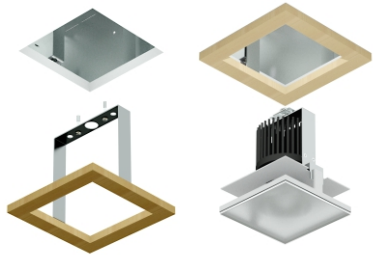

Minuet 5 Trim Wood

Minuet Square 5"x5" Recessed LED

archlit reserves the right to make design changes without prior notice.

8.1114

Minuet is a series of square trimless recessed downlights in aluminum injection. Damp location certified. A frame in polycarbonate for the frosted diffuser in white. The standard option for the diffuser is flood illumination, special optics with different aperture reflectors can be specified. In case of service of the lighting modules, they can be removed with no tooling. Dimmable and non dimmable, in 2700 K and 3000K.

Minuet 5 Trim Wood

Minuet Square 5"x5" Recessed LED