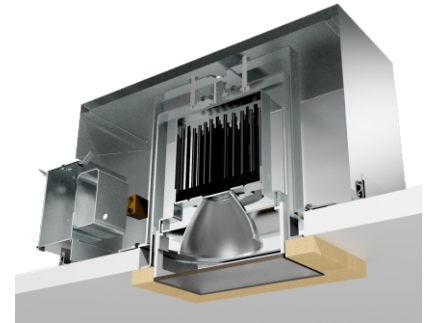

Minuet 5 Trim Wood

Minuet Square 5"x5" Recessed LED

archlit reserves the right to make design changes without prior notice.

8.1114

Minuet is a series of square trimless recessed downlights in aluminum injection. Damp location certified. A frame in polycarbonate for the frosted diffuser in white. The standard option for the diffuser is flood illumination, special optics with different aperture reflectors can be specified. In case of service of the lighting modules, they can be removed with no tooling. Dimmable and non dimmable, in 2700 K and 3000K.