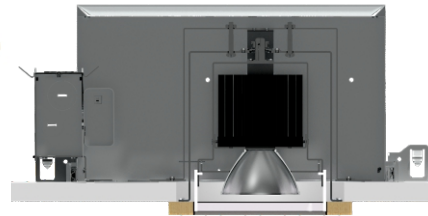

Minuet 5 Trim Wood

Minuet Square 5"x5" Recessed LED

archlit reserves the right to make design changes without prior notice.

8.1114

Minuet is a series of square trimless recessed downlights in aluminum injection. Damp location certified. A frame in polycarbonate for the frosted diffuser in white. The standard option for the diffuser is flood illumination, special optics with different aperture reflectors can be specified. In case of service of the lighting modules, they can be removed with no tooling. Dimmable and non dimmable, in 2700 K and 3000K.