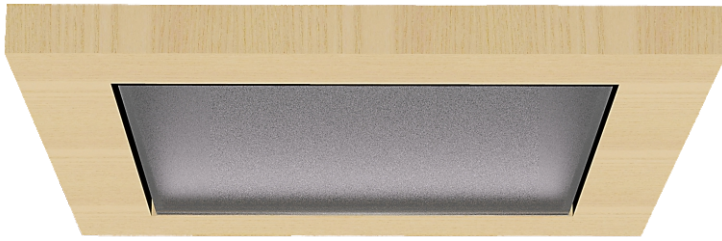

Minuet 5 Trim Wood

Minuet Square 5"x5" Recessed LED

archlit reserves the right to make design changes without prior notice.

8.1114

Minuet is a series of square trimless recessed downlights in aluminum injection. Damp location certified. A frame in polycarbonate for the frosted diffuser in white. The standard option for the diffuser is flood illumination, special optics with different aperture reflectors can be specified. In case of service of the lighting modules, they can be removed with no tooling. Dimmable and non dimmable, in 2700 K and 3000K.

High power versions replace HID sources, are dimmable, and on /off with no delays on restarting.

These options can be connected to control systems and occupancy sensors.

The wood is FSC certified and locally harvested. The finish is eco-friendly (green seal recommended, formaldehyde free and suitable for LEED projects). Damp location listed.

MTMW5		_____		_____		_____		_____	
Minuet Recessed Trim Wood	Lumen Output	Housing				Finish Interior		Dimming Options	
	24 2,400 lumens 2700k 20w 350 mA	NC	New Construction	WH	White	0	Non Dimmable 120v		
	25 2,500 lumens 3000k 20w 350 mA	IC	IC Housing	BK	Black	1	Non Dimmable 277V		
	44 4,400 lumens 2700k 39w 700 mA			CU	Custom	2	DIM TRIA 120V		
	47 4,700 lumens 3000k 39w 700 mA				Specify RAL color	3	DIM TRIA 277V		
						4	Dimmable 0-10v (4wires, 120/277 v)		
						.			
Optics		Wood Trim finish		Emergency		Note: IC Housing for 39w, uses active heatsink. Fan incorporated with low noise (practically imperceptible) dimmable only 0-10v			
28	28 deg beam	AT5	White Ash Trim	00	No Emergency				
38	38 deg beam	WT5	Walnut Trim	EM	Emergency module only for 350 mA (20W)				
45	45 deg beam								
N	Frosted Diffuser								

Minuet 5 Trim Wood

Minuet Square 5"x5" Recessed LED