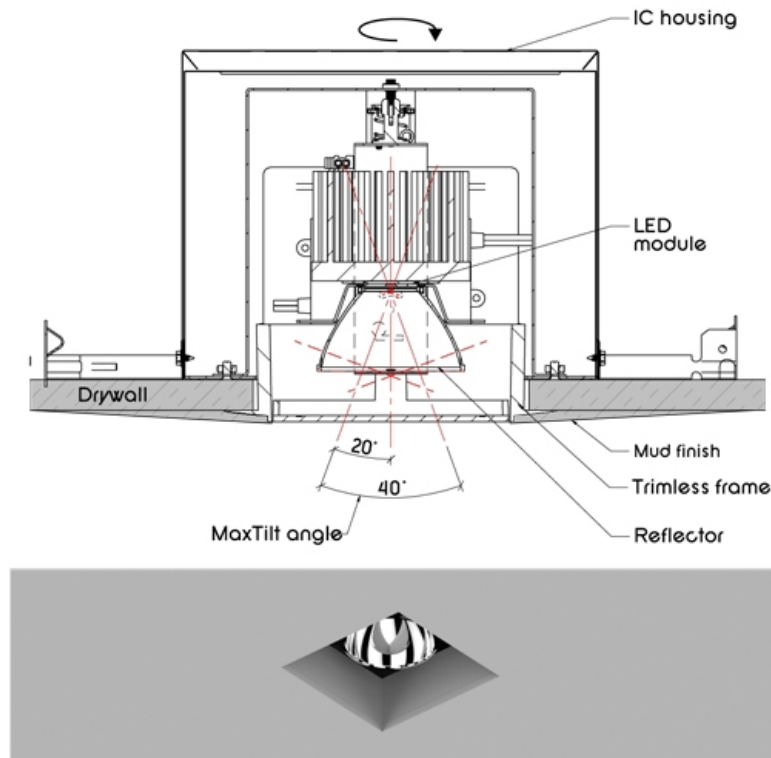

Minuet 5 adjustable

Minuet / Recessed

archlit reserves the right to make changes without prior notice. (04.27.2018)

Minuet is a series of square trimless recessed adjustable in aluminum injection. Damp location certified. A frame in polycarbonate for the frosted diffuser in white. The standard option for the diffuser is flood illumination, special optics with different aperture reflectors can be specified. In case of service of the lighting modules, they can be removed with no tooling. Dimmable and non dimmable, in 2700 K and 3000K. Once installed in the housing, the square can be aligned and fixed in a position by tightening one screw for later mud at sides. Can take a diffuser in the front, but will interfere with the output of the optics if used. High power versions replace HID sources, are dimmable, and on /off with no delays on restarting. These options can be connected to control systems and occupancy sensors.

MT5adj

Minuet 5 Recessed adjustable Trimless

Lumen Output

- 24 - 2,400 lumens 2700k 20w 350 mA
- 25 - 2,500 lumens 3000k 20w 350 mA

Dimming

- 0 - Non Dimmable 120v
- 1 - Non Dimmable 277v
- 2 - Dim TRIAC 120v
- 3 - Dim TRIAC 277v
- 4 - Dim 0-10v (4wires, 120v-277-v)

Housing

- NC - New Construction
- IC - IC Housing

Optics

- 28 - 28 deg beam
- 38 - 38 deg beam
- 45 - 45 deg beam
- N - Frosted diffuser

Finish

- WH - White
- BK - Black
- CU - Custom Color
- Specify RAL color