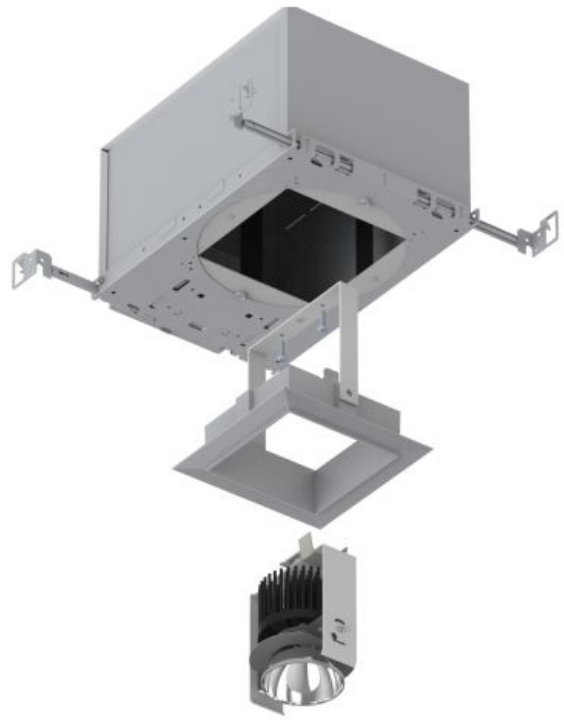

Minuet 5 adjustable

Minuet / Recessed