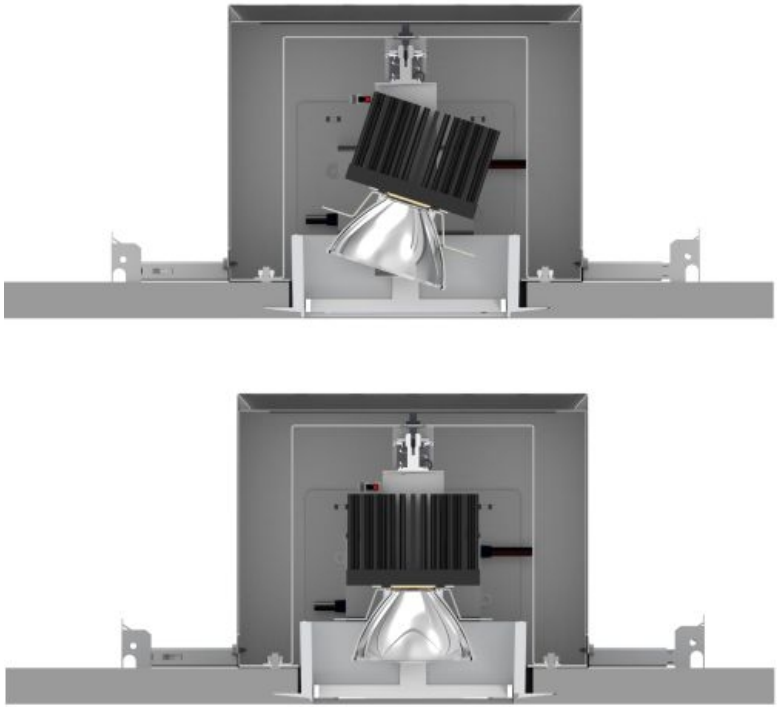

Minuet 5 adjustable

Minuet / Recessed