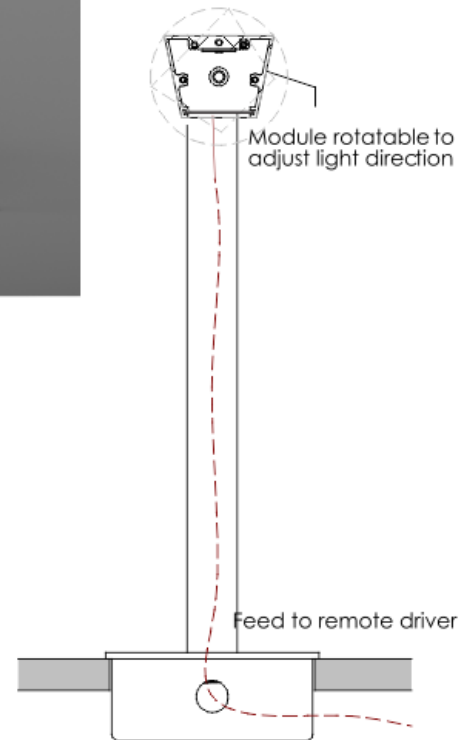

Total Run: (0 ft 0 in)

Extrusions max length is 8' nominal
 Product can be adjust from nominal sizes in multiples of 1.5".
 Factory will produce submittals
 Allow 1 1/2" between modules

archlit recommends 4' max for transport

Arms Length

- A3 - 3"
- A6 - 6"
- A12 - 12"
- A18 - 18"
- A24 - 24"
- A36 - 36"
- Only ceiling mounted

Canopy

- RD - Round 4 1/4"
- SQ - Square Plate 4 1/4" x 4 1/4"

Emergency

- 00 - No Emergency
- EM - Emergency
- Specify qty only if Emergency
- Specify quantity of 4' nominal runs in runs

Notes:

- Drivers remote
- Max distance to drivers 80'
- CRI more than 90
- McAdam 3

Frosted Diffuser with film hiding LED

12' nominal Run

Driver boxes

archlit generates submittals for runs. size of boxes
TBD in documentation