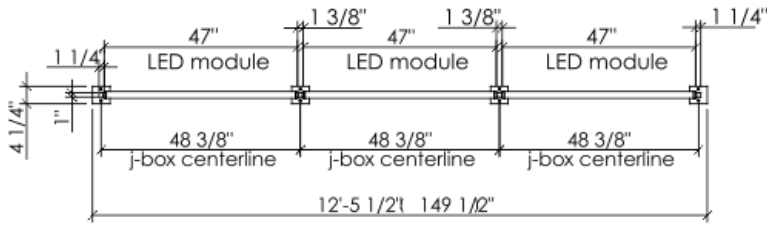

Total Run: (0 ft 0 in)

Extrusions max length is 8' nominal
 Product can be adjust from nominal sizes in multiples of 1.5".
 Factory will produce submittals
 Allow 1 1/2" between modules

archlit recommends 4' max for transport

Arms Length

- A3 - 3"
- A6 - 6"
- A12 - 12"
- A18 - 18"
- A24 - 24"
- A36 - 36"
- Only ceiling mounted

Canopy

- RD - Round 4 1/4"
- SQ - Square Plate 4 1/4" x 4 1/4"

Emergency

- 00 - No Emergency
- EM - Emergency
- Specify qty only if Emergency
- Specify quantity of 4' nominal runs in runs

Notes:

- Drivers remote
- Max distance to drivers 80'
- CRI more than 90
- McAdam 3

Frosted Diffuser with film hiding LED

12' nominal Run

Driver boxes

archlit generates submittals for runs. size of boxes
TBD in documentation