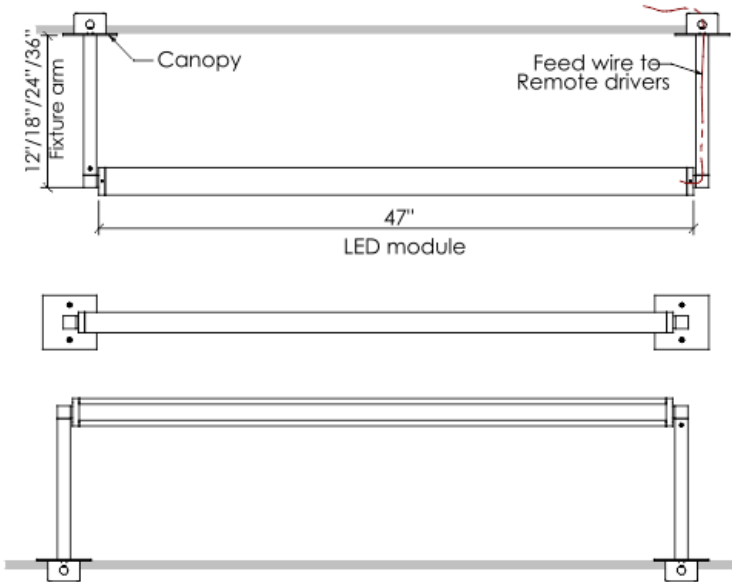

Total Run: (0 ft 0 in)

Extrusions max length is 8' nominal
 Product can be adjust from nominal sizes in multiples of 1.5".
 Factory will produce submittals
 Allow 1 1/2" between modules

archlit recommends 4' max for transport

Arms Length

- A3 - 3"
- A6 - 6"
- A12 - 12"
- A18 - 18"
- A24 - 24"
- A36 - 36"
- Only ceiling mounted

Canopy

- RD - Round 4 1/4"
- SQ - Square Plate 4 1/4" x 4 1/4"

Emergency

- 00 - No Emergency
- EM - Emergency
- Specify qty only if Emergency
- Specify quantity of 4' nominal runs in runs

Notes:

- Drivers remote
- Max distance to drivers 80'
- CRI more than 90
- McAdam 3

Frosted Diffuser with film hiding LED

12' nominal Run

Driver boxes

archlit generates submittals for runs. size of boxes
TBD in documentation