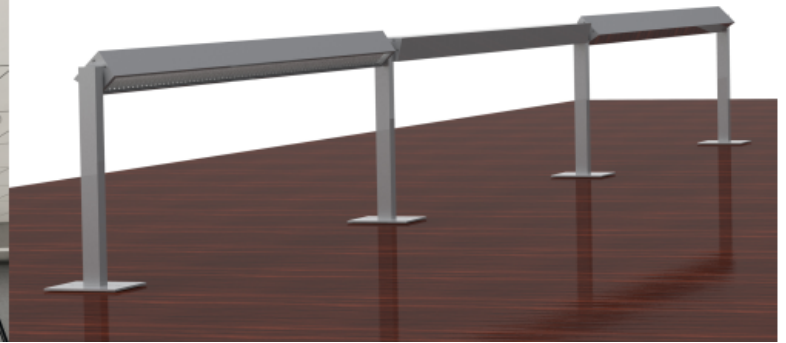

Naive Diffuser film

archlit reserves the right to make changes without prior notice. (08.11.2020)

Naive Duet, extruded aluminum minimal design lighting fixture with remote drivers (max distance 80'). For Ceiling or Wall Adjustable, rotates in the longitudinal axis. Arms can have different lengths. Special blocking required for wall installations.

Notes:

- Drivers remote
- Max distance to drivers 80'
- CRI more than 90
- McAdam 3

Frosted Diffuser with film hiding LED

12' nominal Run

Driver boxes

archlit generates submittals for runs. size of boxes
TBD in documentation