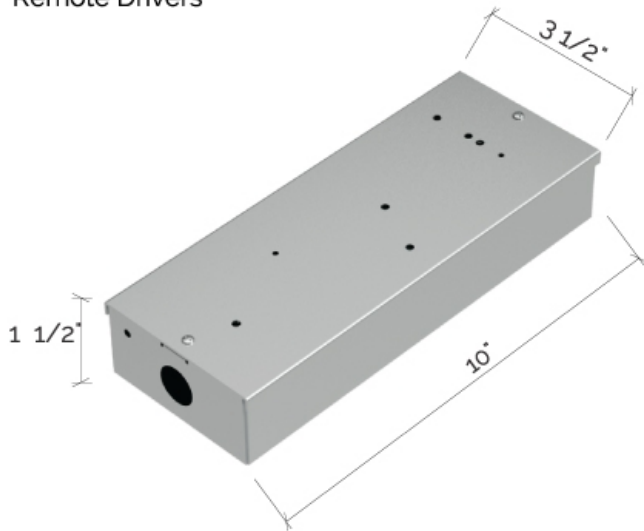

archlit reserves the right to make changes without prior notice. (02.02.2017)

Surprise Recessed Trim Continuous incorporates to a drywall ceiling, with flanges at the sides of 1/2" so it can be installed on a paper finished wall. A continuous diffuser, that is field cuttable, snaps in allowing runs based on a max of 8' (max logical segments to ship and manipulate at any job site). Runs will look continuous with multiple segments aligned. Installation can be horizontal (ceiling) or vertical (walls). Special angles upon request. It can connect with Surprise Ceiling (joining a wall recessed with a surface mounted fixture of 1.75" x 1.75" that will give real illumination to the space).

Surprise Dry is a 5/8" height fixture that allow to be attached to studs. Dimmable and no dimmable versions. Only for spaces with 5/8" drywall. Can be used horizontal, vertical or angles

SRDrTM

Surprise Dry Recessed Trim

Notes:

Drivers are remote

CRI >90

MacAdam 3 bin selection

5/8" drywall required

Surprise system with Surprise Dry (470 lumens/foot) and Surprise Recessed for General Lighting (1000 lumens/foot)

Remote Drivers