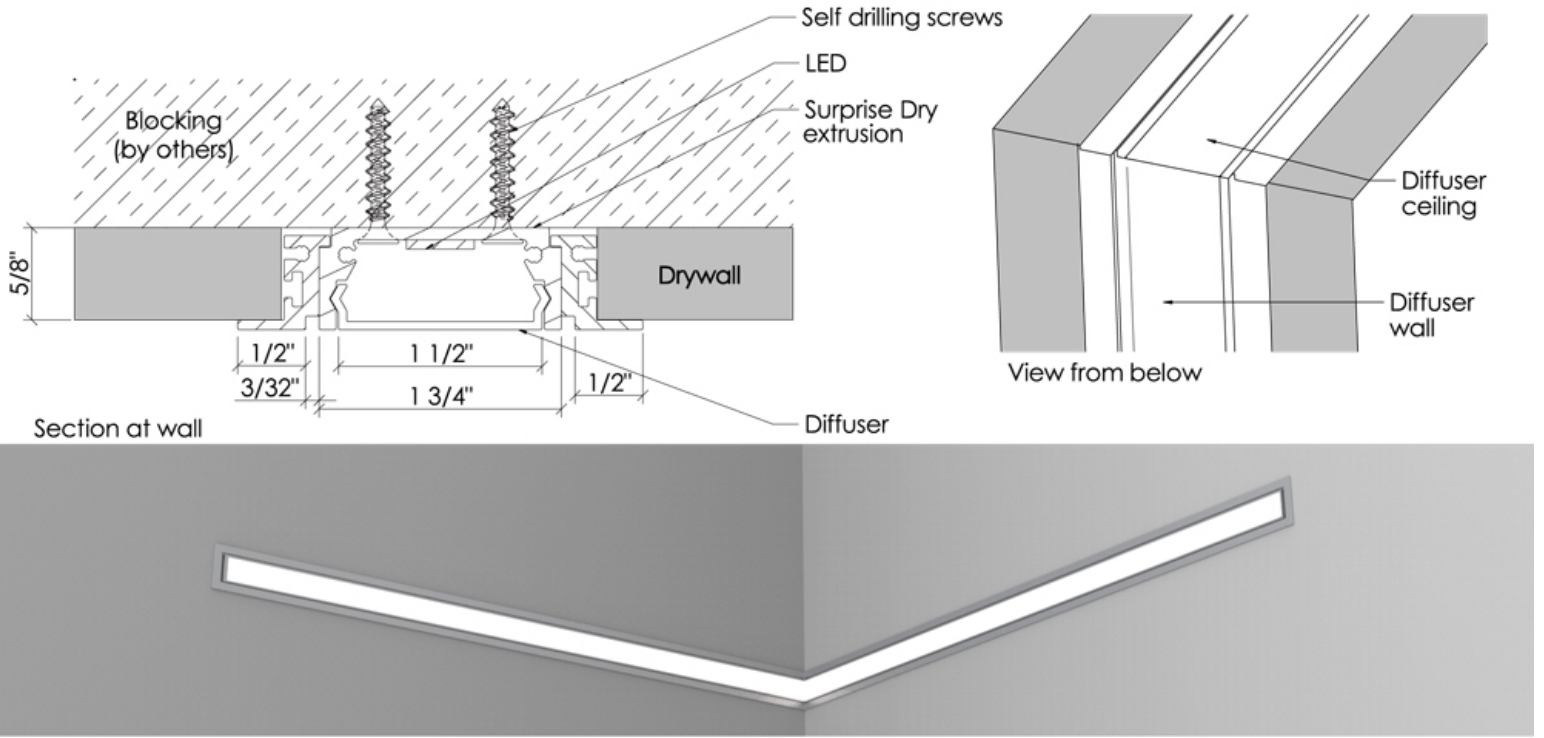

Surprise Dry Trim

Surprise / Recessed

Runs

A - 1' module

B - 2' module

C - 3' module

D - 4' module

Total Run: (0 ft 0 in)

Specify length

Runs of more than 4' can be accomplish, with modules of 1', 2', 3' and 4'

Notes:

Drivers are remote

CRI >90

MacAdam 3 bin selection

5/8" drywall required