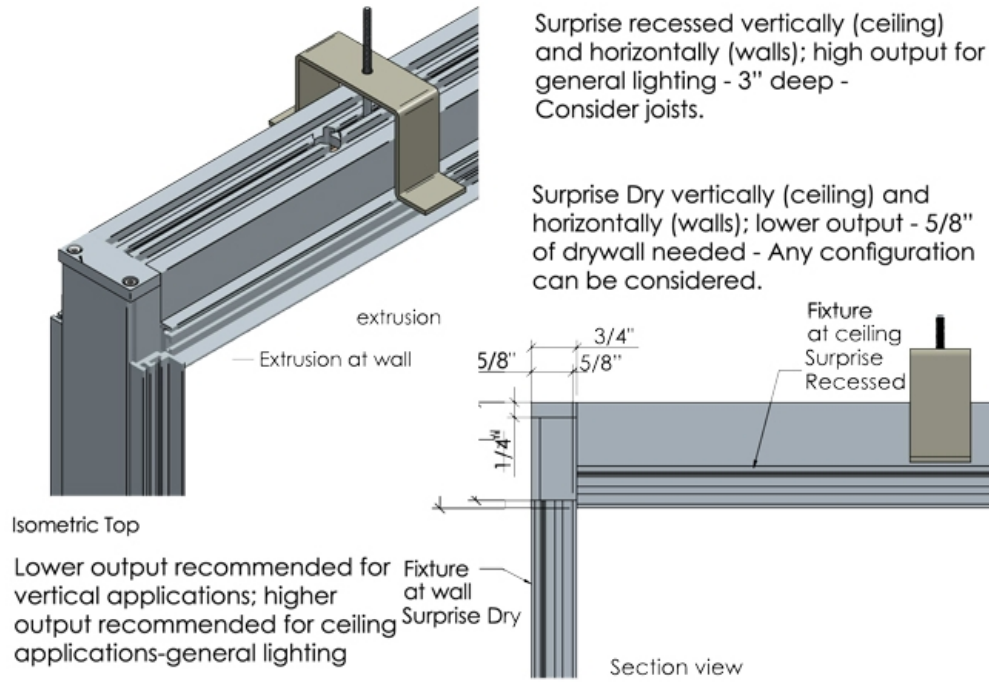

archlit reserves the right to make changes without prior notice. (02.02.2017)

Surprise Recessed Trim Continuous incorporates to a drywall ceiling, with flanges at the sides of 1/2" so it can be installed on a paper finished wall. A continuous diffuser, that is field cuttable, snaps in allowing runs based on a max of 8' (max logical segments to ship and manipulate at any job site). Runs will look continuous with multiple segments aligned. Installation can be horizontal (ceiling) or vertical (walls). Special angles upon request. It can connect with Surprise Ceiling (joining a wall recessed with a surface mounted fixture of 1.75" x 1.75" that will give real illumination to the space).

Notes:

Drivers are remote

CRI >90

MacAdam 3 bin selection

5/8" drywall required

Surprise system with Surprise Dry (470 lumens/foot) and Surprise Recessed for General Lighting (1000 lumens/foot)

Remote Drivers