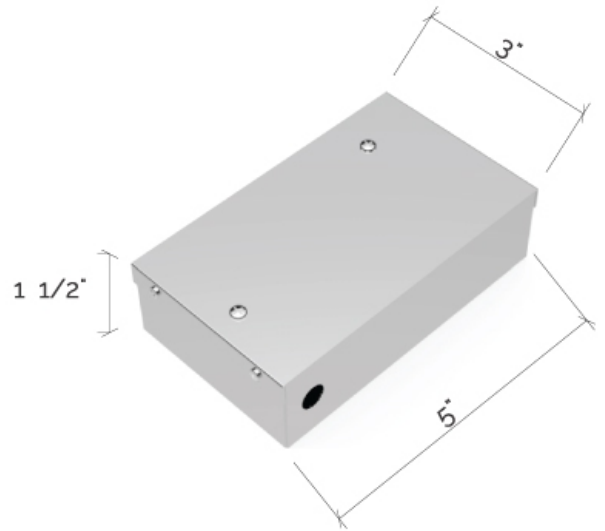

Driver Box Non Dimm and TRIAC drivers
NTS