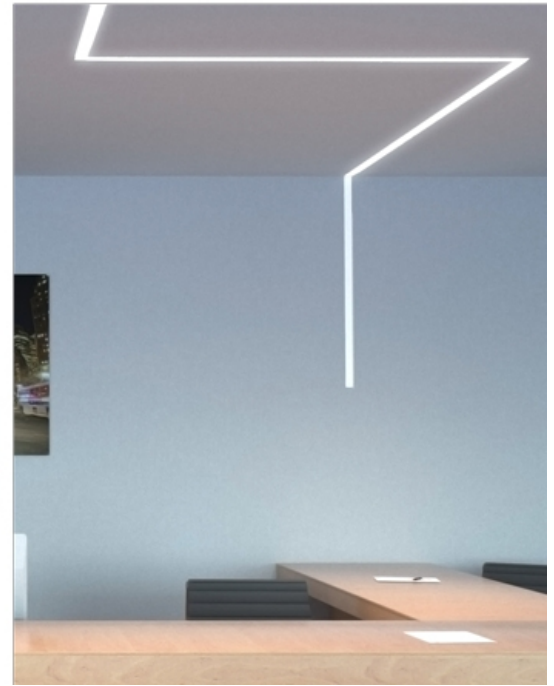

Surprise system with Surprise Dry (470 lumens/foot) and Surprise Recessed for General Lighting (1000 lumens/foot)