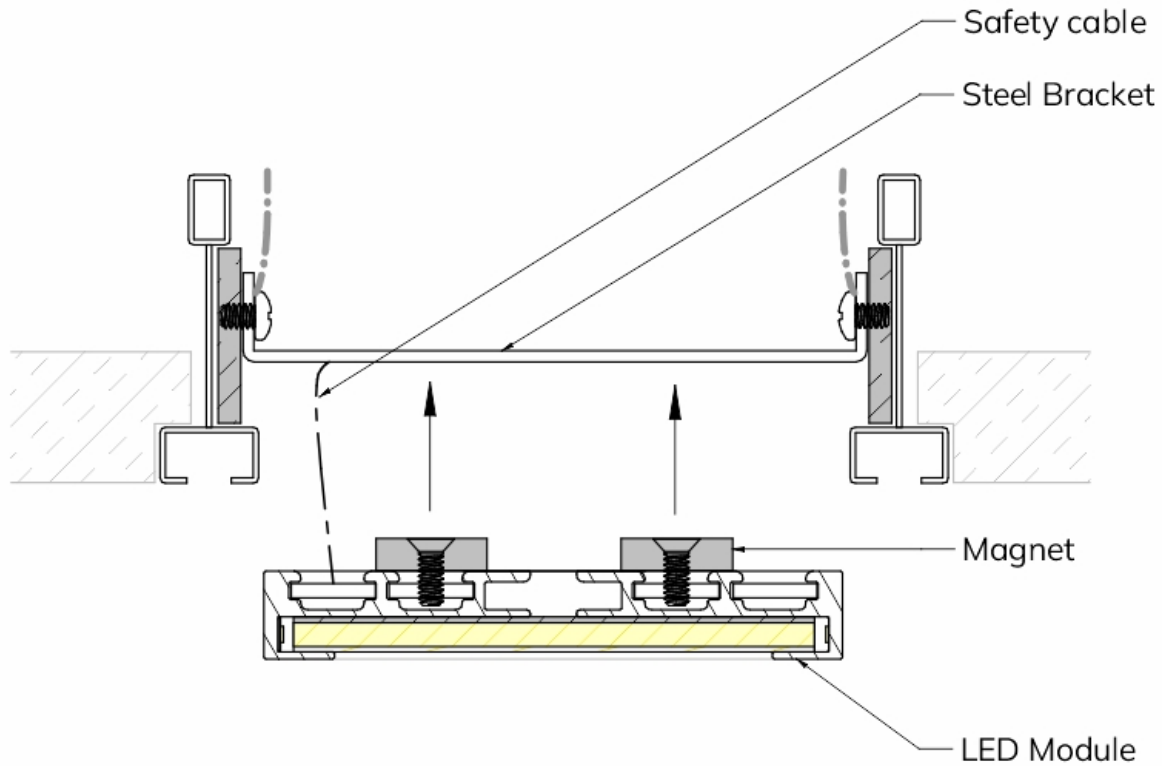

Notes:

Drivers are Remote.max segment length 8'

Max distance to drivers 60'

CRI more than 90. McAdam 3 bin