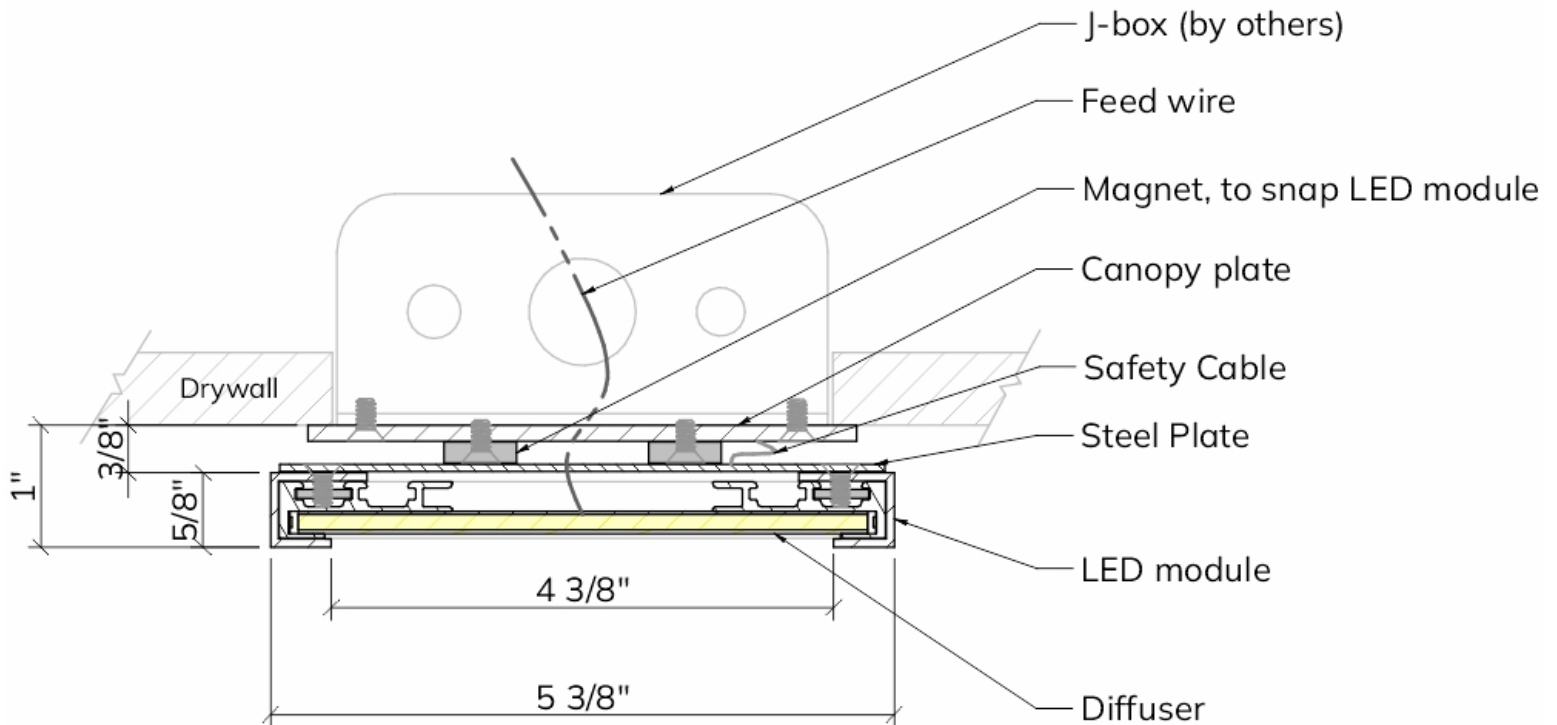

Emergency

00 - No Emergency

EM - Emergency module max. 4'

Notes:

Drivers are Remote. max segment length 8'

Max distance to drivers 60'

CRI more than 90. McAdam 3 bin

Specify Qty of vertical (wall) and horizontal (ceiling)