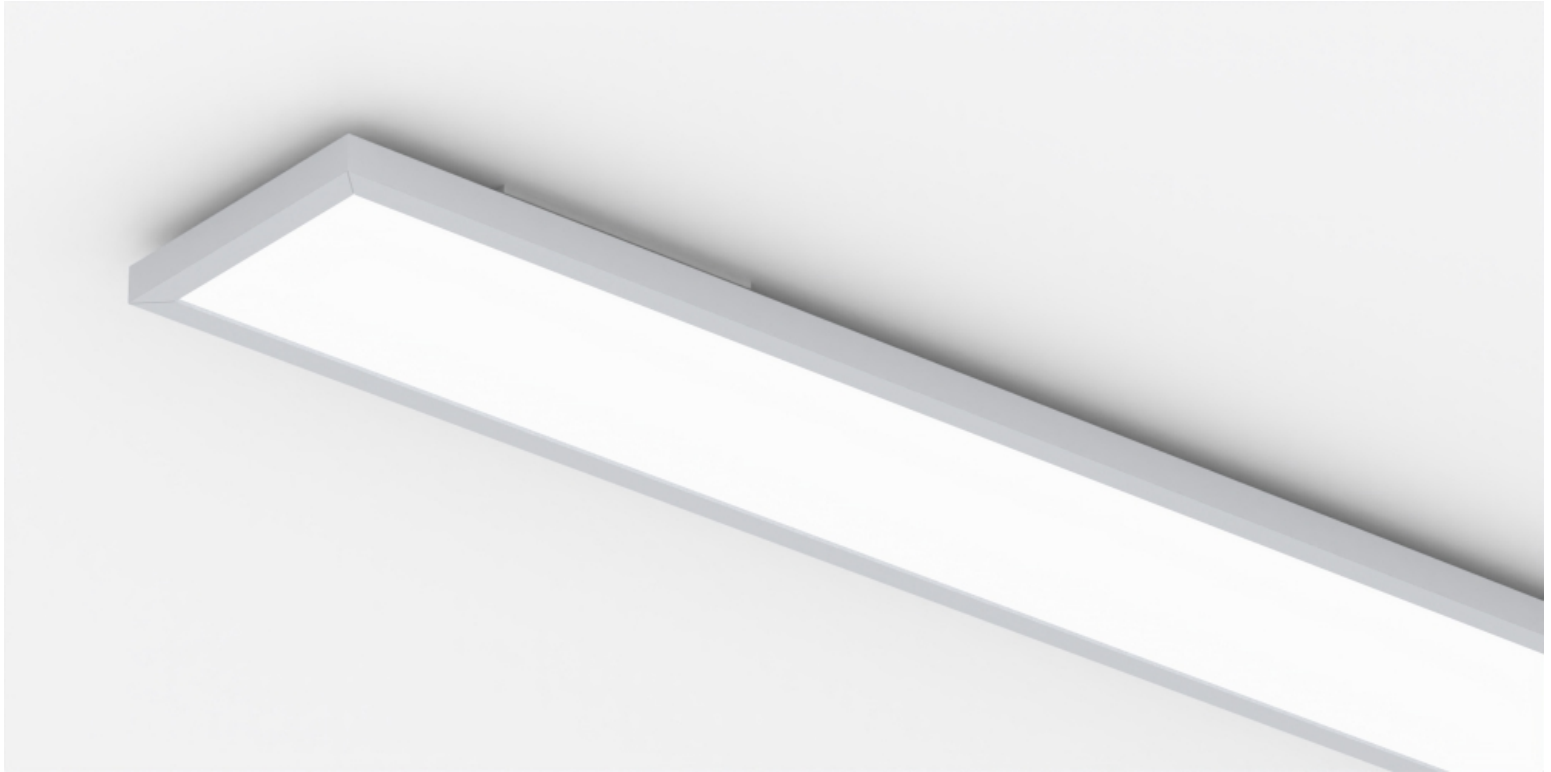

Emergency

00 - No Emergency

EM - Emergency module max. 4'

Notes:

Drivers are Remote. max segment length 8'

Max distance to drivers 60'

CRI more than 90. McAdam 3 bin

Specify Qty of vertical (wall) and horizontal (ceiling)