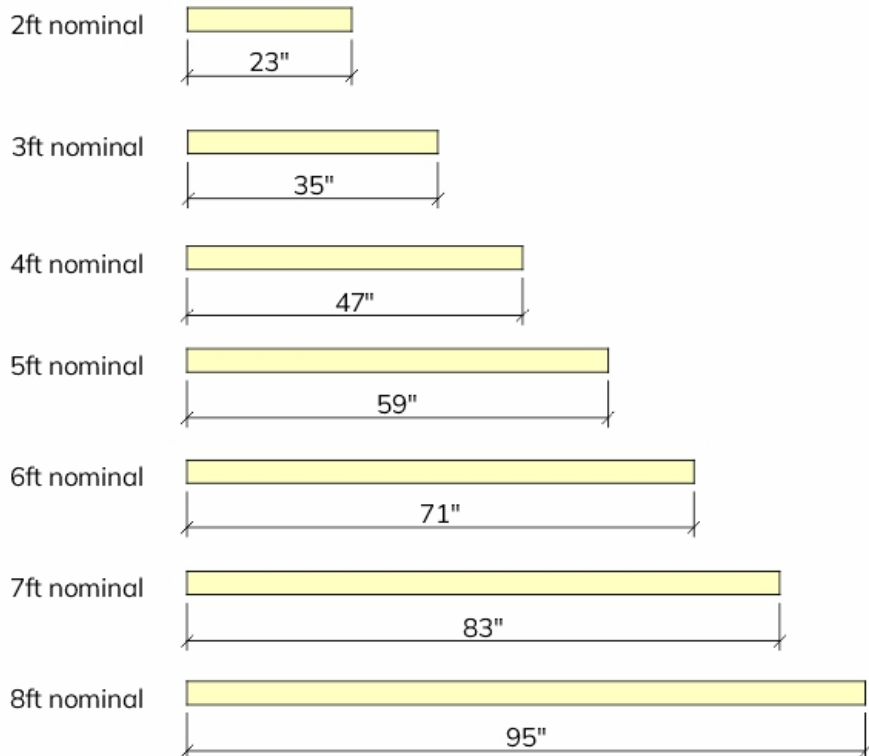

AnCarSlots5

AnCar Slots 5

AnCarSlots -

Lumen Output

- 30HO - 3000 K 960 lumens / ft 12 w /ft
- 30 - 3000 K 640 lumens / ft 6 w /ft
- 35HO - 3500 K 960 lumens / ft 12 w /ft
- 35 - 3500 K 640 lumens / ft 6 w /ft
- 40HO - 4000 K 960 lumens / ft 12 w /ft
- 40 - 4000 K 640 lumens / ft 6 w /ft

Finish

- WH - White
 - BK - Black
 - CU - Custom Specify RAL color
- set up charges apply

Dimming

- 4 - Dimmable 0-10v (4wires, 120 or 277 v)
- 1 - Non Dimmable 277v
- 0 - Non Dimmable 120v

Runs

- B - 2' nominal 23" LED module
 - C - 3' nominal 35" LED module
 - D - 4' nominal 47" LED module
 - E - 5' nominal 59" LED module
 - F - 6' nominal 71" LED module
 - G - 7' nominal 83" LED module
 - H - 8' nominal 95" LED module
- Total Run: (0 ft 0 in)

Emergency

- 00 - No Emergency
- EM - Emergency module max. 4'

Notes:

Drivers are Remote.max segment length 8'

Max distance to drivers 60'

CRI more than 90. McAdam 3 bin

Driver Boxes