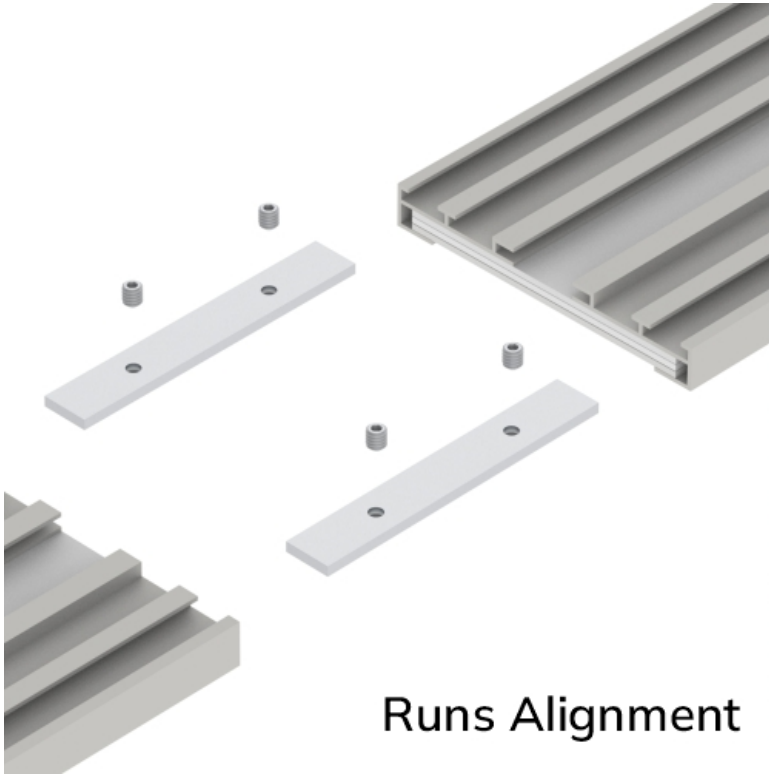

Emergency

- 00 - No Emergency
- EM - Emergency module max. 4'

Notes:

Drivers are Remote.max segment length 8'

Max distance to drivers 60'

CRI more than 90. McAdam 3 bin

Driver Boxes