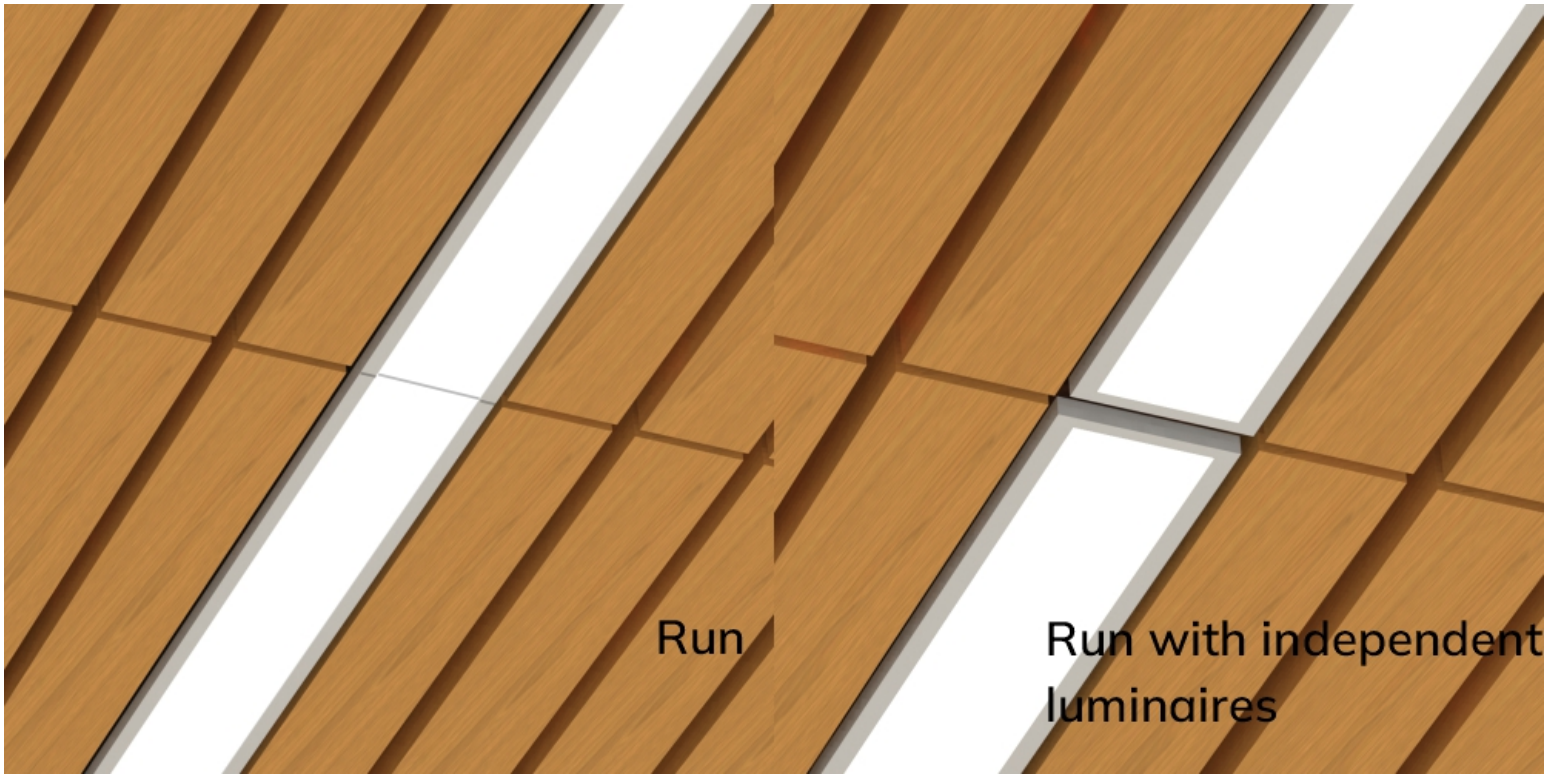

Driver Boxes