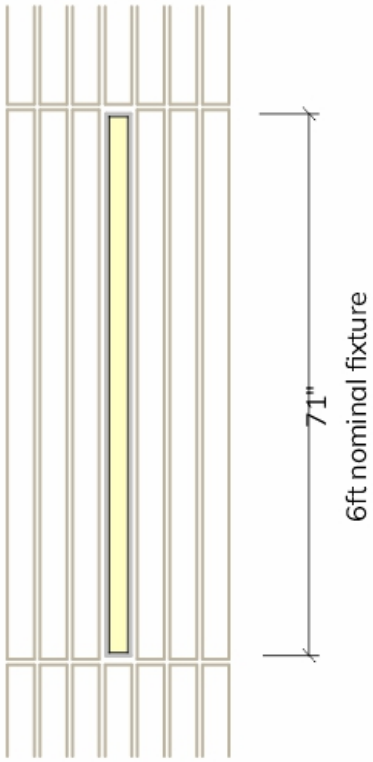

archlit reserves the right to make changes without prior notice. (08.09.2023)

AnCar Slots 5, extruded aluminum minimal design lighting fixture with remote drivers (max 60' from fixture). Powder-coated finish and diffuser protected with film for even illumination at highest lumen output. 960 lumens delivered per foot, 12 w/foot. Dimmable and non dimmable. Based on Armstrong WoodWorks linear solid wood panels and WoodWorks linear veneered panels. Lighting module width 5.25". minimum to order 10 panels of each size or consult factory

AnCarSlots5

AnCar Slots 5

AnCarSlots -

Lumen Output

- 30HO - 3000 K 960 lumens / ft 12 w /ft
- 30 - 3000 K 640 lumens / ft 6 w /ft
- 35HO - 3500 K 960 lumens / ft 12 w /ft
- 35 - 3500 K 640 lumens / ft 6 w /ft
- 40HO - 4000 K 960 lumens / ft 12 w /ft
- 40 - 4000 K 640 lumens / ft 6 w /ft

Finish

- WH - White
 - BK - Black
 - CU - Custom Specify RAL color
- set up charges apply

Dimming

- 4 - Dimmable 0-10v (4wires, 120 or 277 v)
- 1 - Non Dimmable 277v
- 0 - Non Dimmable 120v

Runs

- B - 2' nominal 23" LED module
 - C - 3' nominal 35" LED module
 - D - 4' nominal 47" LED module
 - E - 5' nominal 59" LED module
 - F - 6' nominal 71" LED module
 - G - 7' nominal 83" LED module
 - H - 8' nominal 95" LED module
- Total Run: (0 ft 0 in)

Emergency

- 00 - No Emergency
- EM - Emergency module max. 4'

Notes:

Drivers are Remote.max segment length 8'

Max distance to drivers 60'

CRI more than 90. McAdam 3 bin

Driver Boxes